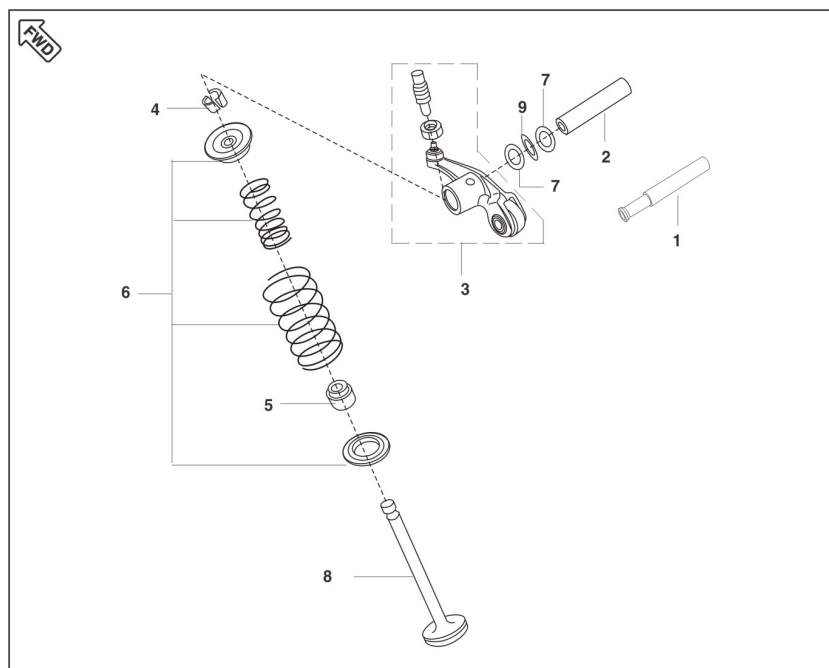

Model Code: "001MC619" Model Name: "Bajaj Avenger"

Plate Code: "3" Plate Description: "VALVE"

Fig No	Item Code	Description	Quantity	Serviceable	Chasis Number	With Effect From
1	DH101469	SHAFTROCKER ARM	1	Y		
1	DS101335	SHAFT ARM ROCKER INTAKE	1	Y		
2	DS101032	SHAFT - ROCKER ARM (EXHAUST)	1	Y		
2	DS101336	SHAFT ARM ROCKER EXHAUST	1	Y		
3	DS101191	ARM - ROCKER WITH ROLLER	2	Y		
3	DS101333	ARM ROCKER ASSEMBLY WITH ROLLER & BRG.	1	Y		
4	DG101029	COLLET	4	Y		
5	39201719	SEAL - OIL	2	Y		
6	36DS1003	VALVE REPAIR KIT	1	Y		
7	39244011	WASHER (SPRING STEEL)	4	Y		
7	59110002	WASHER PLAIN	4	Y		
8	36DJ1004	VALVE KIT PULSAR DTS-I 180	1	Y		
9	DH101295	WASHER - WAVE (ROCKER ARM)	2	Y		
9	DS101366	WASHER WAVE	2	Y		

Model Code: "001MC619" Model Name: "Bajaj Avenger"

Plate Code: "4" Plate Description: "CAMSHAFT / TENSIONER"

Fig No	Item Code	Description	Quantity	Serviceable	Chasis Number	With Effect From
1	39204021	RING - O	1	Y		
2	DH101411	CAMSHAFT	1	Y		
3	39254220	BEARING - BALL-15X42X13	1	Y		
4	39188020	BEARING - BALL :- 15 X 32 X 9 (6002-C3)	1	Y		
5	36DH1003	GUIDE CHAIN KIT	1	Y		
6	DS101275	SPROCKET - CAM DRIVE :- 16 TEETH	1	Y		
7	DH101412	COLLAR - CAM SPROCKET	1	Y		
8	DH101048	WASHER - SPECIAL :- CAMSHAFT	1	Y		
9	39219804	BOLT - HEXAGON SOCKET HEAD CAP	1	Y		
10	DH101050	CHAIN - CAM :- DID 25 - 98 LI	1	Y		
11	DJ101137	DECOMP. ASSEMBLY	1	Y		
12	DH101011	BOLT - CAM CHAIN TENSIONER PIVOT	1	Y		
13	DS101277	TENSIONER ASSEMBLY	1	Y		
14	39167404	BOLT - FLANGE :- M6 X 25	2	Y		