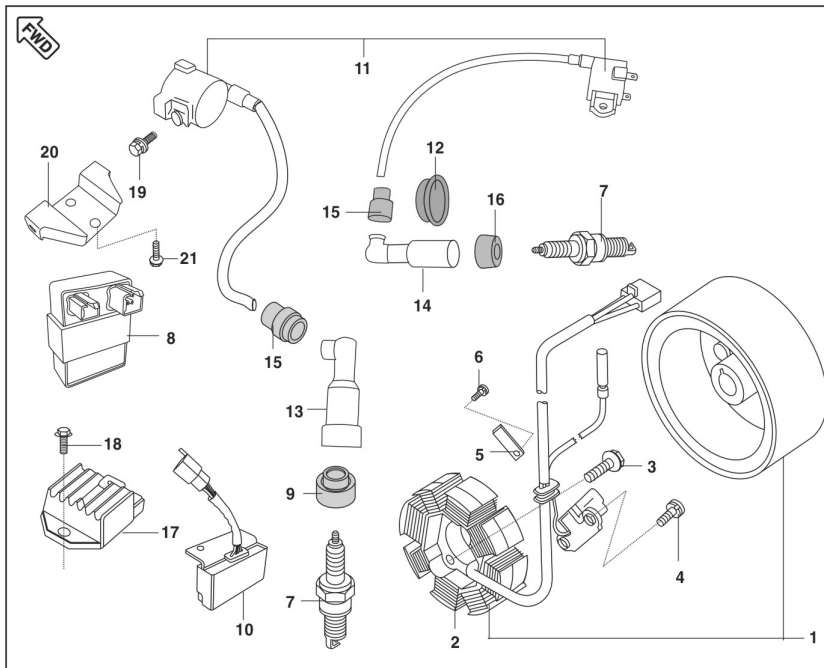

Model Code: "001MC619" Model Name: "Bajaj Avenger"

Plate Code: "20" Plate Description: "MAGNETO (GENERATOR) C.D.I./SPARK PLUG/H.T. COIL"

Fig No	Item Code	Description	Quantity	Serviceable	Chasis Number	With Effect From
1	DV111004	MAGNETO ASSEMBLY :- 8 POLE, 77 W	1	Y		
2	DV111005	STATOR ASSY	1	Y		
3	39167404	BOLT - FLANGE :- M6 X 25	2	Y		
4	39076101	SCREW PAN CROSS - M5	2	Y		
5	DH101199	PLATE - STOPPER (WIRING HARNESS)	1	Y		
6	39074601	SCREW PAN CROSS - M6	1	Y		
7	DG111008	PLUG - SPARK	2	Y		
8	DV111001	CDI ASSEMBLY WITH DAMPER	1	Y		
9	DD111011	GROMMET - SPARK PLUG CAP	1	Y		
10	DJ201102	ASSY.REGULATOR	1	Y		
11	DV111008	KIT FOR HT COIL	1	Y		
12	DH111016	GROMMET - SLEEVE :- SPARK PLUG	1	Y		
13	DD111048	CAP - SPARK PLUG :- RESISTIVE 1K-OHM	1	Y		
14	DH111015	CAP - SPARK PLUG	1	Y		
15	DD111012	GROMMET FOR H. T. CABLE	2	Y		
16	DH111013	GROMMET - SPARK PLUG	1	Y		
17	DV201009	REGULATOR ASSEMBLY	1	Y		
18	39195004	BOLT - FLANGED :- SMALL	2	Y		
19	39190204	BOLT - FLANGED :- M6	2	Y		
20	DJ161067	BRACKET - H. T. COIL	1	Y		
21	39168004	BOLT - FLANGE :- M6	2	Y		