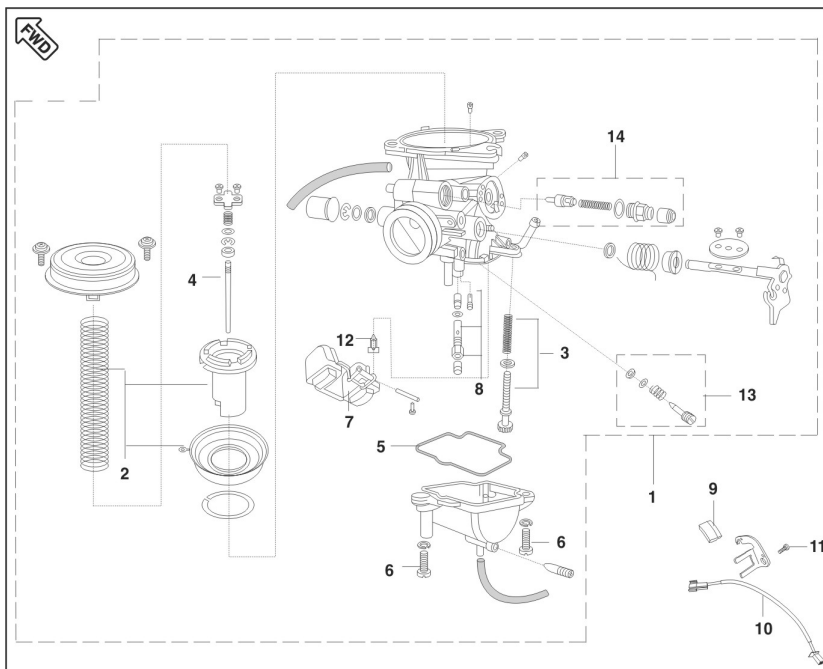

Model Code: "001MC619" Model Name: "Bajaj Avenger"

Plate Code: "18" Plate Description: "CARBURETTOR"

Fig No	Item Code	Description	Quantity	Serviceable	Chasis Number	With Effect From
1	DV121009	CARBURETTOR COMP	1	Y		
2	36DH1202	VACCUM PISTON KIT PULSAR DTS-I 150	1	Y		
3	36DH1205	IDLING SCREW SET PULSAR DTS-I	1	Y		
4	DJ121025	JET NEEDLE	1	Y		
5	DH121127	SCREW - V C WITH `O' RING	1	Y		
6	DH121058	SCREW	2	Y		
7	DH121059	FLOAT ASSEMBLY	1	Y		
8	36DH1204	JET HOLDER KIT PULSAR DTS-I 150	1	Y		
9	DH121002	BODY - OIL PUMP	1	Y		
10	DV111007	REED SWITCH ASSEMBLY	1	Y		
11	39178001	SCREW PAN - M5	2	Y		
12	DH121093	NEEDLE ASSEMBLY	1	Y		
13	DH121096	SET ADJUSTER(PS) CARBURETTOR	1	Y		
14	DH121095	SET PLUNGER CARBURETTOR	1	Y		