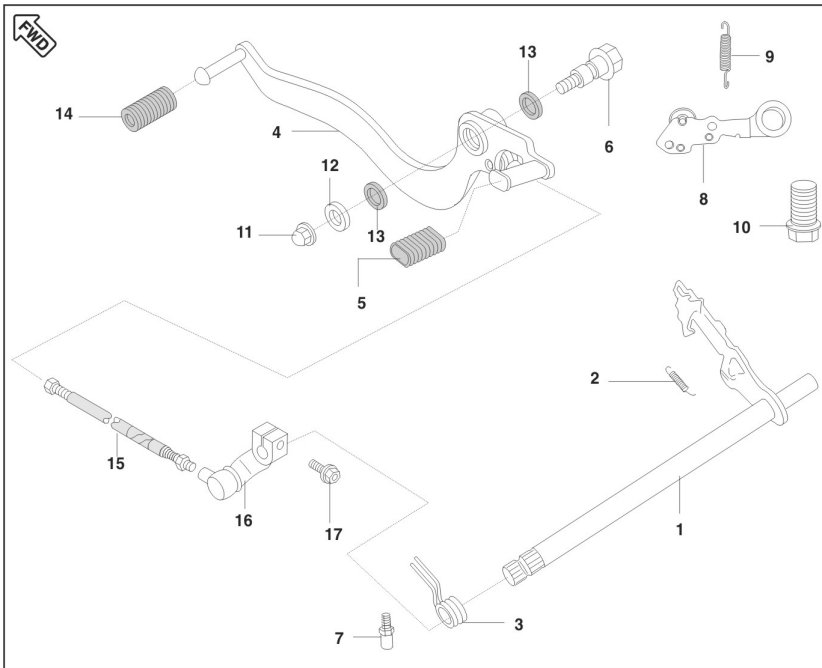

Model Code: "001MC619" Model Name: "Bajaj Avenger"

Plate Code: "1" Plate Description: "COVER CYLINDER HEAD"

Fig No	Item Code	Description	Quantity	Serviceable	Chasis Number	With Effect From
1	DJ101195	CYLINDER HEAD ASSY M/C	1	Y		
1	DV101062	CYL HEAD WITH ROCKER (8MM ROCKER) FOR SP	1	Y		
2	DS101026	COVER - TAPPET	2	Y		
3	36DS1001	CYLINDER HEAD 'O' RING KIT	1	Y		
4	DS101096	CAP - CAMSHAFT	1	Y		
5	39264715	DOMED CAP NUT	4	Y		
6	DS101084	GASKET -COPPER	4	Y		
7	39253204	BOLT - HEXAGON HEAD WITH FLANGE :- M6	2	Y		
8	39107504	BOLT - FLANGED :- SMALL	4	Y		
9	DH101272	PLUG	2	Y		
10	DG101498	GASKET	2	Y		

Model Code: "001MC619" Model Name: "Bajaj Avenger"

Plate Code: "10" Plate Description: "GEAR CHANGE MECHANISM"

Fig No	Item Code	Description	Quantity	Serviceable	Chasis Number	With Effect From
1	DH101699	LEVER COMPLETE GEAR SHIFT		Y	MD2DGDVZZNCL190 35	
1	DV101052	LEVER COMPLETE GEAR SHIFT	1	Y		
2	DH101143	SPRING - SLIDER ARM RESET	1	Y		
3	DV101044	SPRING GEAR SHIFT RETURN	1	Y		
4	52DV0051	LEVER CHANGE ASSLY AVENGER	1	Y		
4	DV101039	LEVER COMPLETE - CHANGE	1	Y		
5	DG101339	DAMPER	1	Y		
6	DG101187	BOLT	1	Y		
7	DH101013	BOLT - GEAR SHIFT DRUM STOPPER	1	Y		
8	DH101503	STOPPER - DRUM	1	Y		
9	DV101045	SPRING GEAR SHIFT DRUM STOPPER	1	Y		
10	DH101225	BOLT - SHIFT CHANGE	1	Y		
11	39222815	NUT - DOMED CAP :- M8	1	Y		
12	39240011	WASHER	1	Y		
13	39199819	SEAL - OIL	2	Y		
14	DG101188	DAMPER	1	Y		
15	DV101034	ROD-ASSY-TIE	1	Y		
16	52DV0052	CHANGE LEVER ASSLY AVENGER	1	Y		
16	DV101040	LEVER - CHANGE	1	Y		
17	39235404	BOLT - HEXAGON HEAD WITH FLANGE :- M6	1	Y		