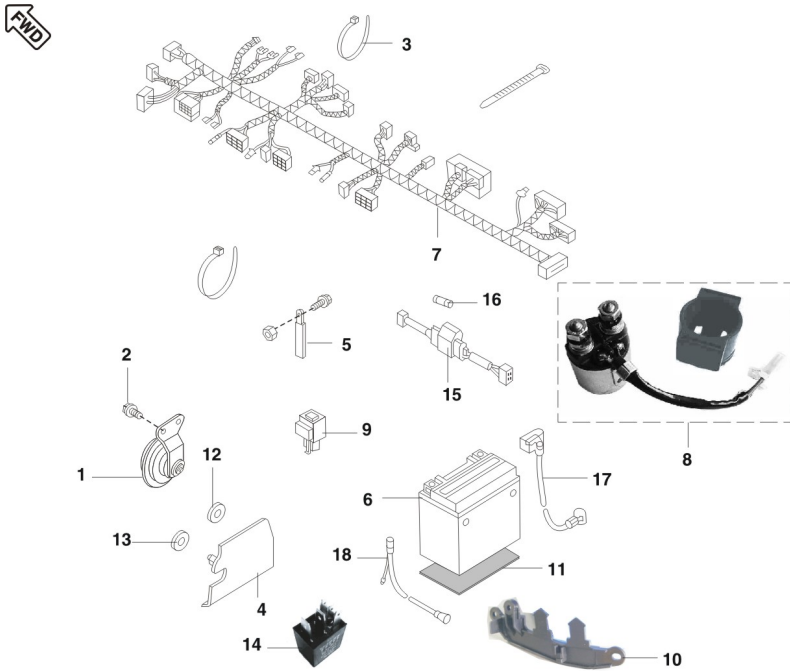

Model Code: "001MC619" Model Name: "Bajaj Avenger"

Plate Code: "45" Plate Description: "INDICATOR LIGHT"

Fig No	Item Code	Description	Quantity	Serviceable	Chasis Number	With Effect From
1	DV201012	LAMP ASSY SIGNAL FR-LH	1	Y		
2	DV201013	LAMP ASSY SIGNAL FR-RH	1	Y		
3	DV201014	LAMP ASSY SIGNAL RR-LH	1	Y		
4	39197115	NUT - M6	2	Y		
5	39122515	NUT - HEXAGON WITH FLANGE :- M10	2	Y		
6	31201001	COLLAR	2	Y		
7	39195004	BOLT - FLANGED :- SMALL	2	Y		
8	DV201015	LAMP ASSY SIGNAL RR-RH	1	Y		
9	DG201051	HOUSING - SIGNAL LIGHT	4	Y		
10	DG201052	LENS - SIGNAL LIGHT	4	Y		
11	DG201053	REFLECTOR - SIGNAL LIGHT	4	Y		
12	DG201054	STAY - SIGNAL LIGHT :- FRONT - LH	1	Y		
13	DG201055	STAY - SIGNAL LIGHT :- FRONT - RH	1	Y		
14	DG201056	STAY - SIGNAL LIGHT :- REAR	2	Y		
15	DG201077	SCREW FOR SIGNAL LIGHT	8	Y		
16	DG201078	WASHER - SIGNAL LIGHT LENS	8	Y		
17	20201051	LAMP :- 12V - 21W FOR ROUND BLINKER	4	Y		

Model Code: "001MC619" Model Name: "Bajaj Avenger"

Plate Code: "46" Plate Description: "ELECTRICAL EQUIPMENT"

Fig No	Item Code	Description	Quantity	Serviceable	Chasis Number	With Effect From
1	DG201020	HORN	1	Y		
2	39191204	BOLT - FLANGED	2	Y		
3	30191048	BAND	2	Y		
4	DG161169	COVER - HEAD GUSSET	1	Y		
5	31201021	CLAMP	1	Y		
6	DG201044	BATTERY :- 12V- 9AH,CHARGED FOR DOMESTIC	1	Y		
7	DV201001	WIRING HARNESS FOR PULSAR-ELIMINATOR	1	Y		
8	DV201016	STARTER RELAY ASSY FOR AURA	1	Y		
9	30201057	RELAY ASSEMBLY	1	Y		
10	DV161036	BATTERY BAND	1	Y		
11	DG201027	MAT	1	Y		
12	30161169	GROMMET	1	Y		
13	DG161118	GROMMET	1	Y		
14	DJ201028	RELAY (INTERLOCKING)	1	Y		
15	DG201032	FUSE ASSEMBLY	1	Y		
16	06201284	FUSE - 1 AMP	1	Y		
17	DV201005	CABLE ASSY RED, BATTERY TO STARTER RELAY	1	Y		
18	DV201006	CABLE ASSY EARTH,BAT-CHASSIS-ENGINE	1	Y		