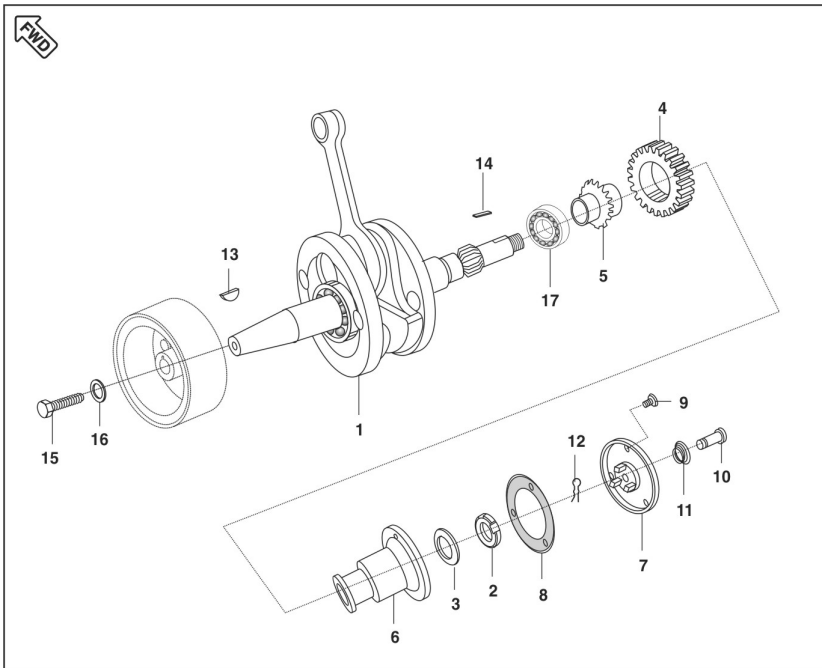

Model Code: "001MC619" Model Name: "Bajaj Avenger"

Plate Code: "6" Plate Description: "CRANK SHAFT"

Fig No	Item Code	Description	Quantity	Serviceable	Chasis Number	With Effect From
1	DJ101203	CRANKSHAFT ASSY COMP	1	Y		
2	DH101195	NUT - PRIMARY DRIVE LOCK	1	Y		
3	39220011	WASHER - PLAIN (PRIMARY DRIVE GEAR)	1	Y		
4	36DV0001	KIT SET PRIMARY DRIVEN ( AVENGER )	1	Y		
5	DS101275	SPROCKET - CAM DRIVE :- 16 TEETH	1	Y		
6	DH101064	BODY - CENTRIFUGAL OIL FILTER	1	Y		
7	DH101065	COVER - CENTRIFUGAL OIL FILTER	1	Y		
8	DH101234	GASKET -CENTRIFUGAL OIL FILTER	1	Y		
9	39226701	SCREW - SLOTTED & CROSS RECESS CSK HEAD	3	Y		
10	DH101066	JOINT - OIL DELIVERY :- B	1	Y		
11	DH101067	SPRING - OIL DELIVERY :- B	1	Y		
12	39219908	PIN - SNAP (OIL DELIVERY JOINT B)	1	Y		
13	31101173	KEY -WOODRUFF FOR CRANKSHAFT CLUTCH SIDE	1	Y		
14	DS101154	KEY	1	Y		
15	39218304	BOLT - HEXAGON HEAD WITH FLANGE	1	Y		
16	39216511	WASHER - PLAIN	1	Y		
17	39256120	BEARING - BALL 6305	1	Y		

Model Code: "001MC619" Model Name: "Bajaj Avenger"

Plate Code: "7" Plate Description: "BALANCER &amp; BALANCER IDLER GEAR"

Fig No	Item Code	Description	Quantity	Serviceable	Chasis Number	With Effect From
1	DJ101022	BODY BALANCER ASSEMBLY	1	Y		
2	DH101072	BALANCER - RIGHT HAND BEARING STOOOPER	1	Y		
3	39167204	BOLT - FLANGE :- M6 X 16	1	Y		
4	DH101432	GEAR COMPLETE - BALANCER IDLER	1	Y		
5	39215220	BEARING -DRAWN CUP NEEDLE ROLER:1X14X15	2	Y		
6	DJ101133	SPRING - TORSION :- BALANCER	2	Y		
7	39255717	CIRCLIP	2	Y		
8	39168606	PIN - HOLLOW DOWEL	2	Y		
9	39162011	WASHER - PLAIN :- 10 X 20	2	Y		
10	52DH0177	SF: BALANCER IDLER HOLDER WITH BEARING	1	Y		
11	39167404	BOLT - FLANGE :- M6 X 25	3	Y		