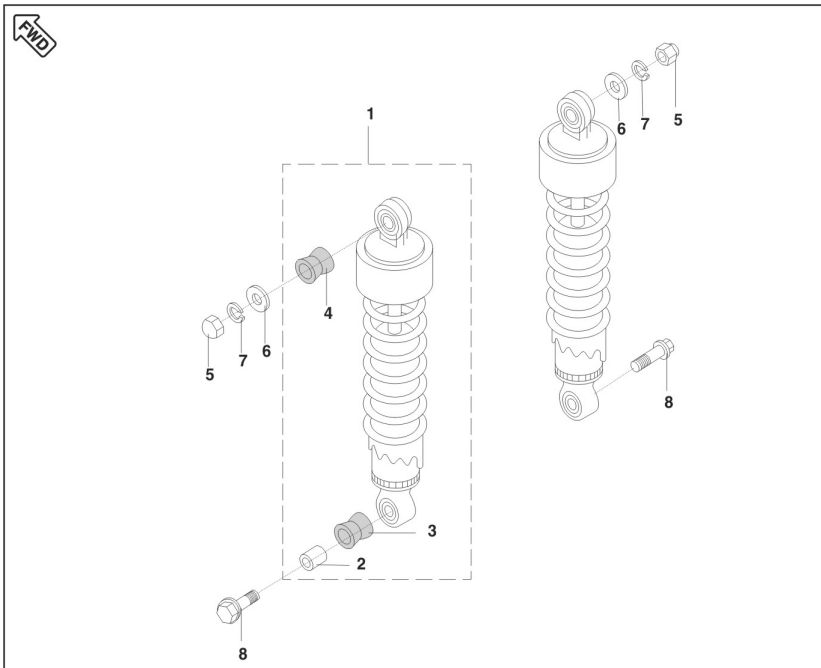

Model Code: "001MC619" Model Name: "Bajaj Avenger"

Plate Code: "25" Plate Description: "REAR SHOCK ABSORBER"

Fig No	Item Code	Description	Quantity	Serviceable	Chasis Number	With Effect From
1	DV171001	REAR SHOCK ABSORBER	2	Y		
2	DG171035	COLLAR - SHOCKABSORBER	2	Y		
3	DG171037	DAMPER - LOWER	2	Y		
4	DG171036	DAMPER - UPPER	2	Y		
5	DG171039	NUT - CAP	2	Y		
6	DG171025	WASHER	2	Y		
7	39182912	WASHER - SPRING	2	Y		
8	DG171038	BOLT :- PRE-COATED	2	Y