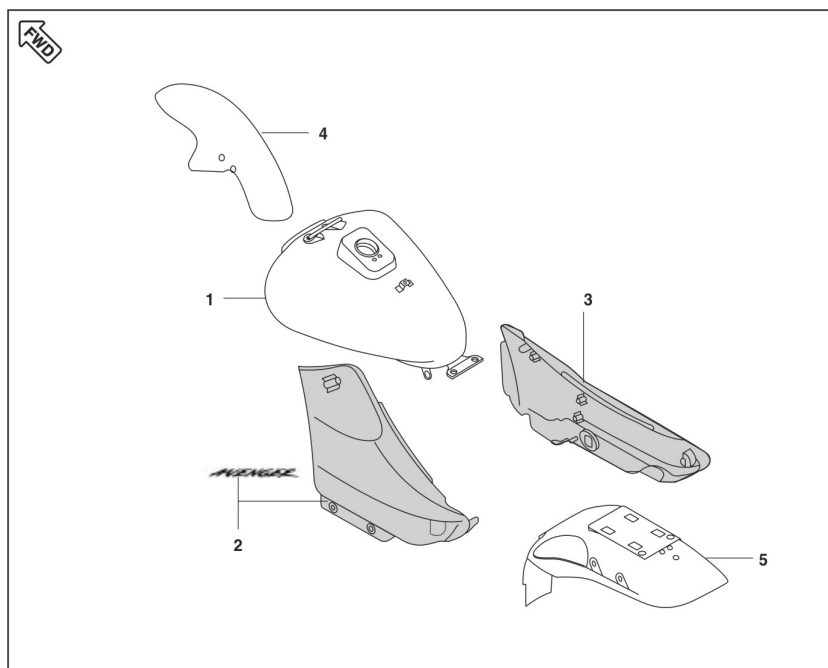

Model Code: "001MC619" Model Name: "Bajaj Avenger"

Plate Code: "49" Plate Description: "PAINTED PARTS & DECALS"

Fig No	Item Code	Description	Quantity	Serviceable	Chasis Number	With Effect From
1	DV71012P	FUEL TANK ASSLY WITH DECAL BRONZE GOLD	1	Y		
1	DV71012Q	FUEL TANK ASSLY WITH DECAL ORRRANGE COPPE	1	Y		
1	DV71012T	FUEL TANK ASSLY WITH DECAL TITTANIUM SIL	1	Y		
1	DV71012U	FUEL TANK ASSLY WITH DECALNAVARRIA VIOLE	1	Y		
1	DV71012V	FUEL TANK ASSLY - WITH DECAL - COCKTAIL	1	Y		
1	DV71013A	FUEL TANK ASSLY WITH DECAL LONG BEACH	1	Y		
1	DV7101X3	FUEL TANK ASSLY - WITH DECAL - EBONY BLA	1	Y		
1	DV7101X6	FUEL TANK ASSLY - WITH DECAL - METT BLUE	1	Y		
2	DV73012P	SIDE COVER LH WITH DECAL BRONZE GOLD	1	Y		
2	DV73012Q	SIDE COVER LH WITH DECAL ORRRANGE COPPER	1	Y		
2	DV73012T	SIDE COVER LH TITTANIUM SILVER	1	Y		
2	DV73012U	SIDE COVER LH WITH DECAL NAVARRIA VIOLET	1	Y		
2	DV73012V	SIDE COVER LH C WINE RED	1	Y		
2	DV73013A	SIDE COVER LH LONG BEACH BLUE	1	Y		
2	DV7301X3	SIDE COVER LH EBONY BLACK	1	Y		
2	DV7301X6	SIDE COVER LH - WITH DECAL - METT BLUE	1	Y		
3	DV73022P	SIDE COVER RH - WITH DECAL - BRONZE GOLD	1	Y		
3	DV73022Q	SIDE COVER RH WITH DECAL ORRRANGE COPPER	1	Y		
3	DV73022T	SIDE COVER RH TITTANIUM SILVER	1	Y		
3	DV73022U	SIDE COVER RH WITH DECAL NAVARRIA VIOLET	1	Y		
3	DV73022V	SIDE COVER RH C WINE RED	1	Y		
3	DV73023A	SIDE COVER RH LONG BEACH BLUE	1	Y		
3	DV7302X3	SIDE COVER RH EBONY BLACK	1	Y		
3	DV7302X6	SIDE COVER RH - WITH DECAL - METT BLUE	1	Y		