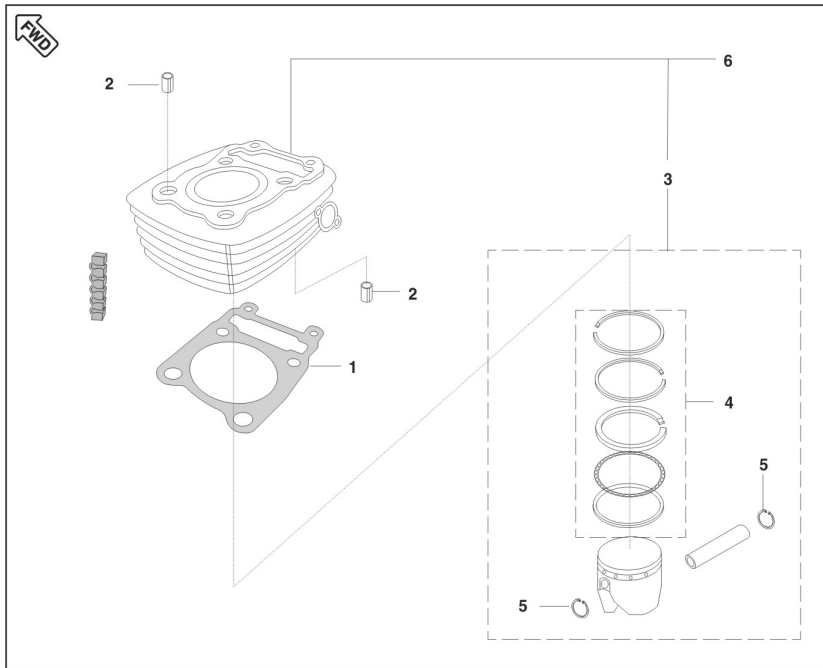

Model Code: "001MC619" Model Name: "Bajaj Avenger"

Plate Code: "4" Plate Description: "CAMSHAFT / TENSIONER"

Fig No	Item Code	Description	Quantity	Serviceable	Chasis Number	With Effect From
1	39204021	RING - O	1	Y		
2	DH101411	CAMSHAFT	1	Y		
3	39254220	BEARING - BALL-15X42X13	1	Y		
4	39188020	BEARING - BALL :- 15 X 32 X 9 (6002-C3)	1	Y		
5	36DH1003	GUIDE CHAIN KIT	1	Y		
6	DS101275	SPROCKET - CAM DRIVE :- 16 TEETH	1	Y		
7	DH101412	COLLAR - CAM SPROCKET	1	Y		
8	DH101048	WASHER - SPECIAL :- CAMSHAFT	1	Y		
9	39219804	BOLT - HEXAGON SOCKET HEAD CAP	1	Y		
10	DH101050	CHAIN - CAM :- DID 25 - 98 LI	1	Y		
11	DJ101137	DECOMP. ASSEMBLY	1	Y		
12	DH101011	BOLT - CAM CHAIN TENSIONER PIVOT	1	Y		
13	DS101277	TENSIONER ASSEMBLY	1	Y		
14	39167404	BOLT - FLANGE :- M6 X 25	2	Y		

Model Code: "001MC619" Model Name: "Bajaj Avenger"

Plate Code: "5" Plate Description: "CYLINDER AND PISTON"

Fig No	Item Code	Description	Quantity	Serviceable	Chasis Number	With Effect From
1	DJ101004	GASKET -CYLINDER	1	Y		
2	39218106	PIN - HOLLOW DOWEL :- 14 X 20	4	Y		
3	DJ101158	PISTON ASSEMBLY	1	Y		
4	DJ101106	RING SET PISTON STD (180CC)- SPARE PARTS	1	Y		
5	39213217	RING - SNAP	2	Y		
6	DJ101155	CYLINDER BLOCK/PISTON ASSY (PULSAR DTS-I	1	Y		