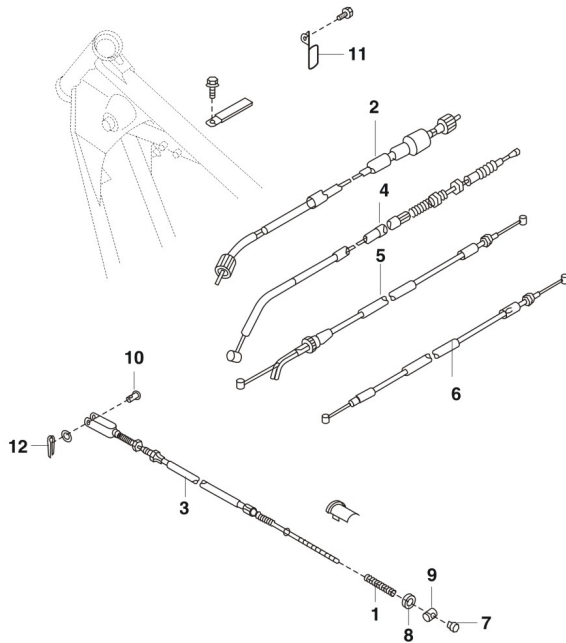

Model Code: "001MC619" Model Name: "Bajaj Avenger"

Plate Code: "39" Plate Description: "SPEEDOMETER"

Fig No	Item Code	Description	Quantity	Serviceable	Chasis Number	With Effect From
1	DG191069	LAMP ASSEMBLY	1	Y		
2	DG191003	LENS	2	Y		
3	DG191005	LENS	1	Y		
4	DV191008	METER ASSEMBLY WITH PLASTIC BOTTOM COVER	1	Y		
5	DG201040	LAMP :- 12V - 3.4W, WITHOUT CAP	4	Y		
6	39195304	BOLT - FLANGED :- SMALL	2	Y		
7	DG191093	HOLDER ASSEMBLY - LAMP (SPARE PART)	1	Y		
8	DG191097	KNOB - RESET (TRIP METER) :- SPARE PART	1	Y		
9	DG191098	SCREW (KNOB RESET TRIP METER):SPARE PART	1	Y		

Model Code: "001MC619" Model Name: "Bajaj Avenger"

Plate Code: "40" Plate Description: "CABLES"

Fig No	Item Code	Description	Quantity	Serviceable	Chassis Number	With Effect From
1	30191035	SPRING	1	Y		
2	DV191005	CABLE - SPEEDOMETER	1	Y		
3	DG191084	CABLE - BRAKE	1	Y		
4	DV191002	CABLE - CLUTCH	1	Y		
5	DV191004	CABLE - THROTTLE	1	Y		
6	DV191003	CABLE - CHOKE	1	Y		
7	30191036	NUT - BRAKE ADJUSTER	1	Y		
8	DG191066	WASHER	1	Y		
9	DG191050	PIN	1	Y		
10	DG191051	PIN	1	Y		
11	DV191006	CLAMP CLUTCH CABLE	1	Y		
12	39014608	PIN - SPLIT	1	Y		