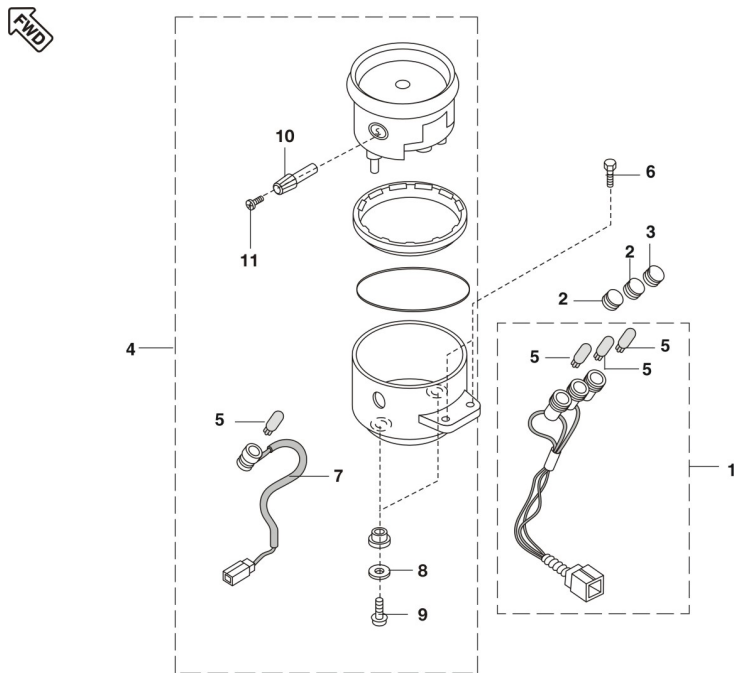

Model Code: "001MC619" Model Name: "Bajaj Avenger"

Plate Code: "39" Plate Description: "SPEEDOMETER"

Fig No	Item Code	Description	Quantity	Serviceable	Chasis Number	With Effect From
1	DG191069	LAMP ASSEMBLY	1	Y		
2	DG191003	LENS	2	Y		
3	DG191005	LENS	1	Y		
4	DV191008	METER ASSEMBLY WITH PLASTIC BOTTOM COVER	1	Y		
5	DG201040	LAMP :- 12V - 3.4W, WITHOUT CAP	4	Y		
6	39195304	BOLT - FLANGED :- SMALL	2	Y		
7	DG191093	HOLDER ASSEMBLY - LAMP (SPARE PART)	1	Y		
8	DG191097	KNOB - RESET (TRIP METER) :- SPARE PART	1	Y		
9	DG191098	SCREW (KNOB RESET TRIP METER):SPARE PART	1	Y		

Model Code: "001MC619" Model Name: "Bajaj Avenger"

Plate Code: "40" Plate Description: "CABLES"

Fig No	Item Code	Description	Quantity	Serviceable	Chassis Number	With Effect From
1	30191035	SPRING	1	Y		
2	DV191005	CABLE - SPEEDOMETER	1	Y		
3	DG191084	CABLE - BRAKE	1	Y		
4	DV191002	CABLE - CLUTCH	1	Y		
5	DV191004	CABLE - THROTTLE	1	Y		
6	DV191003	CABLE - CHOKE	1	Y		
7	30191036	NUT - BRAKE ADJUSTER	1	Y		
8	DG191066	WASHER	1	Y		
9	DG191050	PIN	1	Y		
10	DG191051	PIN	1	Y		
11	DV191006	CLAMP CLUTCH CABLE	1	Y		
12	39014608	PIN - SPLIT	1	Y		