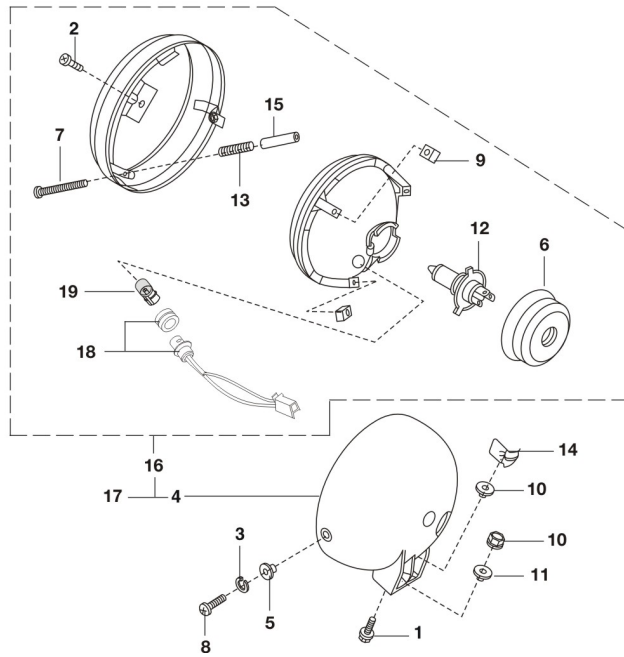

Model Code: "001MC619" Model Name: "Bajaj Avenger"

Plate Code: "43" Plate Description: "HEAD LIGHT"

Fig No	Item Code	Description	Quantity	Serviceable	Chasis Number	With Effect From
1	39202904	BOLT - FLANGED	2	Y		
2	DG201066	SCREW -PAN CROS(HEAD LIT+RIM MTG):SPARE	1	Y		
3	39079012	WASHER - SPRING	2	Y		
4	DG201010	BODY COMPLETE - HEAD LAMP	1	Y		
5	30201033	WASHER	2	Y		
6	DG201068	CAP - HEAD LIGHT (SPARE PART)	1	Y		
7	DG201069	SCREW - FOCUS ADJUSTMT (SPARE PART)	2	Y		
8	DG201043	SCREW (HEAD LIGHT)	2	Y		
9	DG201070	NUT - HEAD LIGHT HOLDING (SPARE PART)	1	Y		
10	DG191064	NUT - FLANGE	1	Y		
11	DG201057	COLLAR FOR HEAD LIGHT	2	Y		
12	DG201071	LAMP :- 12V, 60 / 55 W	1	Y		
13	DG201072	SPRING - FOCUS ADJUSTMENT (SPARE PART)	2	Y		
14	DG201012	CLAMP	1	Y		
15	DG201073	TUBE FOR SCREW(FOCUS ADJUSTMENT):-SPARES	2	Y		
16	DV201010	HEADLAMP ASSY 12V,60/55W	1	Y		
17	DG201058	LAMP (LIGHT) HEAD WITH BODY COMPLETE	1	Y		
18	DG201074	WIRE ASSEMBLY - PARKING (SPARE PART)	1	Y		
19	30201128	LAMP :- 12V - 4W (IMPORTED - 'E' MARK)	1	Y		