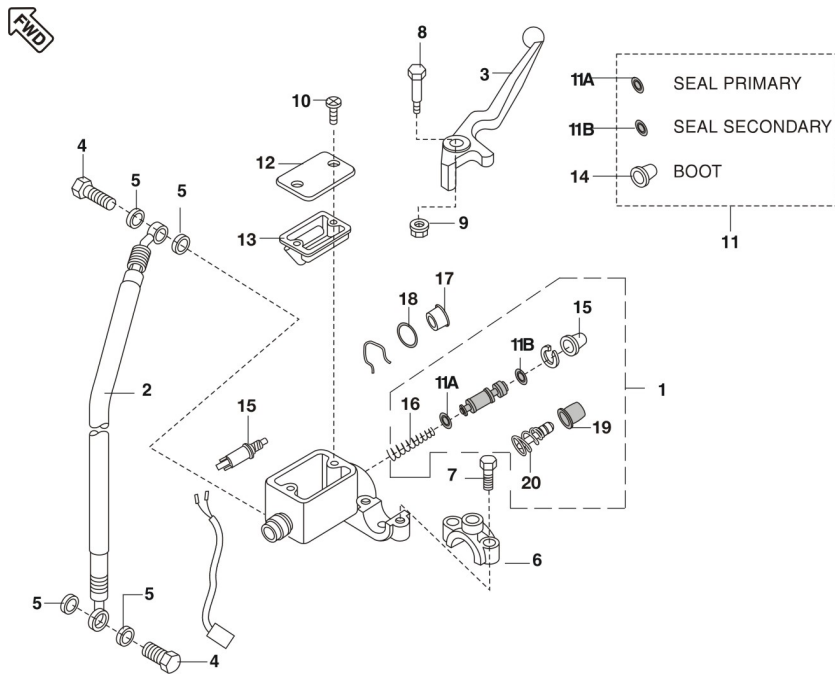

Model Code: "001MC619" Model Name: "Bajaj Avenger"

Plate Code: "33" Plate Description: "FRONT MASTER CYLINDER"

Fig No	Item Code	Description	Quantity	Serviceable	Chasis Number	With Effect From
1	DE191043	MAJOR KIT-MASTER CYLINDER	1	Y		
2	DE191044	BRAKE-HOSE KIT	1	Y		
3	DG191100	LEVER - GRIP :- RIGHT HAND	1	Y		
4	DE191011	BOLT - BANJO :- KBX	2	Y		
5	DE191010	WASHER - COPPER :- KBX	4	Y		
6	DE191033	CLAMP - HOLDER :- RH	1	Y		
7	DE191034	SCREW FOR CLAMP HOLDER RH	1	Y		
8	DE191031	BOLT - PIVOT	1	Y		
9	DE191032	NUT - PIVOT	1	Y		
10	DE191030	SCREW FOR COVER - MASTER CYLINDER	2	Y		
11	DE191029	COVER - RESERVOIR	1	Y		
12	DE191028	DIAPHRAGM	1	Y		
13	DE191027	BOOT	1	Y		
14	DJ201109	SWITCH FRONT BRAKE MICROSWITCH	1	Y		
15	DE191023	SPRING - RETURN	1	Y		
16	DE191036	WINDOW FOR MASTER CYLINDER	1	Y		
17	DE191037	RING - O	1	Y		
18	DE191038	CLIP				
19	DE191025	ROD - PUSH	1	Y		
20	DE191026	SPRING - CONICAL	1	Y		