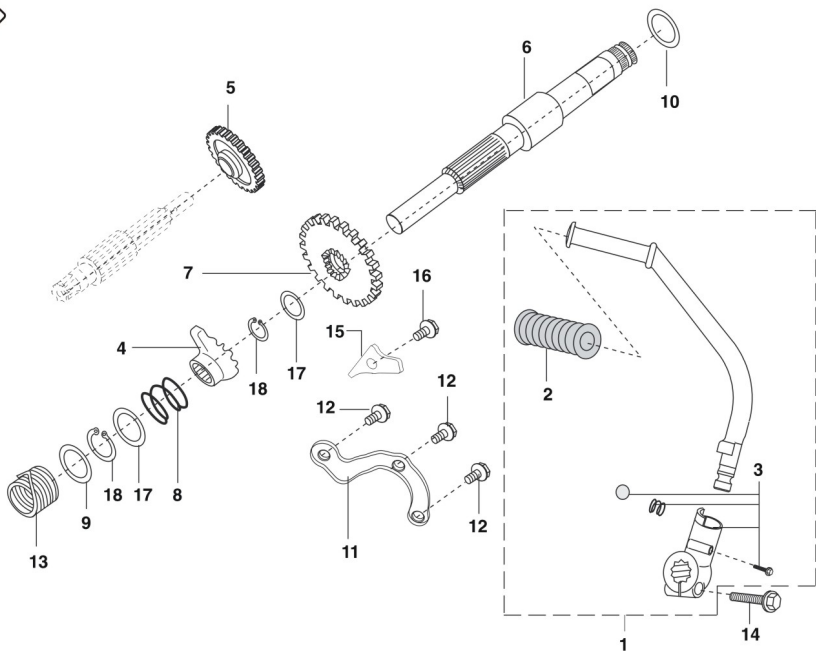

Model Code: "001MC619" Model Name: "Bajaj Avenger"

Plate Code: "16" Plate Description: "KICK STARTER MECHANISM"

Fig No	Item Code	Description	Quantity	Serviceable	Chasis Number	With Effect From
1	DV101032	LEVER ASSEMBLY - KICK	1	Y		
2	DD101097	DAMPER	1	Y		
3	36DV0002	KIT BOSS KICK SET (AVENGER)	1	Y		
4	DH101537	RATCHET KICK STARTER	1	Y		
5	DH101531	GEAR KICK IDLER	1	Y		
6	DH101540	SPINDLE KICK STARTER ASSEMBLY	1	Y		
7	DH101123	PINION - KICK STARTER	1	Y		
8	DH101121	SPRING - KICK STARTER RATCHET	1	Y		
9	39099311	WASHER - PLAIN	1	Y		
10	39234411	WASHER - PLAIN	1	Y		
11	DH101536	GUIDE KICK	1	Y		
13	DH101125	SPRING - KICK STARTER RETURN	1	Y		
14	DH101321	BOLT - SPECIAL :- M8 (BASE KICK LEVER)	1	Y		
15	DH101538	PLATE - STOPPER (GEAR KICK IDLER)	1	Y		
16	39167204	BOLT - FLANGE :- M6 X 16	1	Y		
17	39227611	WASHER - PLAIN	2	Y		
18	39073817	EXTERNAL CIRCLIP TYPE C	2	Y