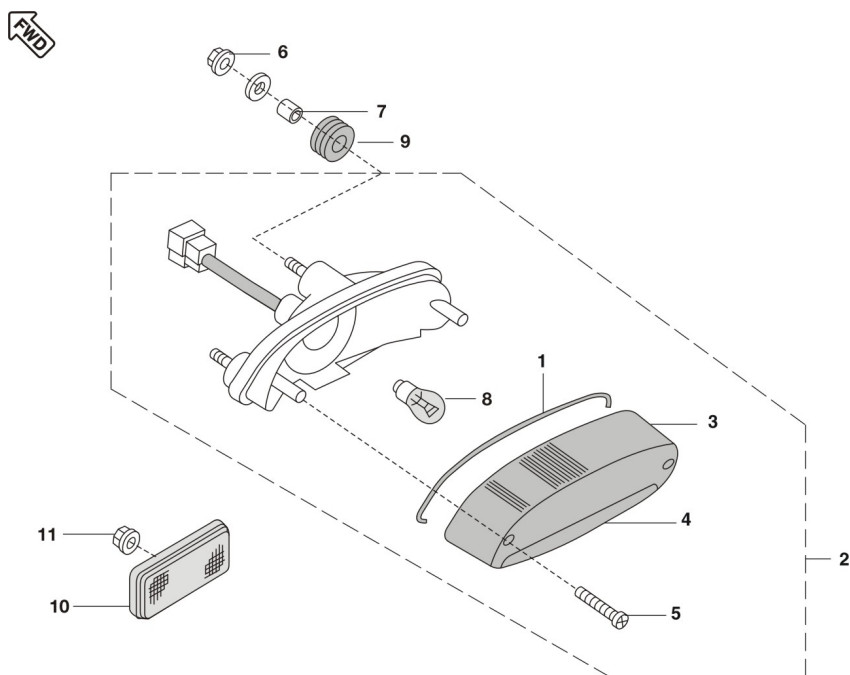

Model Code: "001MC619" Model Name: "Bajaj Avenger"

Plate Code: "44" Plate Description: "TAIL LIGHT / REFLECTOR REFLEX"

Fig No	Item Code	Description	Quantity	Serviceable	Chasis Number	With Effect From
1	DG201075	PACKING - TAIL LIGHT (SPARE PART)	1	Y		
2	DV201011	TAILAMP ASSY	1	Y		
3	DG201049	LENS - TAIL LIGHT :- RED	1	Y		
4	DG201050	LENS - CLEAR :- TAIL LIGHT	1	Y		
5	DG201076	SCREW - TAIL LIGHT LENS (SPARE PART)	2	Y		
6	DG191064	NUT - FLANGE	3	Y		
7	31201001	COLLAR	3	Y		
8	20201029	LAMP :- 12V - 21/5W, P 21/5W	1	Y		
9	DG201015	DAMPER	3	Y		
10	DD201002	REFLECTOR - REFLEX	1	Y		
11	39197215	NUT - HEXAGON WITH FLANGE :- M5	1	Y		

Model Code: "001MC619" Model Name: "Bajaj Avenger"

Plate Code: "45" Plate Description: "INDICATOR LIGHT"

Fig No	Item Code	Description	Quantity	Serviceable	Chasis Number	With Effect From
1	DV201012	LAMP ASSY SIGNAL FR-LH	1	Y		
2	DV201013	LAMP ASSY SIGNAL FR-RH	1	Y		
3	DV201014	LAMP ASSY SIGNAL RR-LH	1	Y		
4	39197115	NUT - M6	2	Y		
5	39122515	NUT - HEXAGON WITH FLANGE :- M10	2	Y		
6	31201001	COLLAR	2	Y		
7	39195004	BOLT - FLANGED :- SMALL	2	Y		
8	DV201015	LAMP ASSY SIGNAL RR-RH	1	Y		
9	DG201051	HOUSING - SIGNAL LIGHT	4	Y		
10	DG201052	LENS - SIGNAL LIGHT	4	Y		
11	DG201053	REFLECTOR - SIGNAL LIGHT	4	Y		
12	DG201054	STAY - SIGNAL LIGHT :- FRONT - LH	1	Y		
13	DG201055	STAY - SIGNAL LIGHT :- FRONT - RH	1	Y		
14	DG201056	STAY - SIGNAL LIGHT :- REAR	2	Y		
15	DG201077	SCREW FOR SIGNAL LIGHT	8	Y		
16	DG201078	WASHER - SIGNAL LIGHT LENS	8	Y		
17	20201051	LAMP :- 12V - 21W FOR ROUND BLINKER	4	Y		