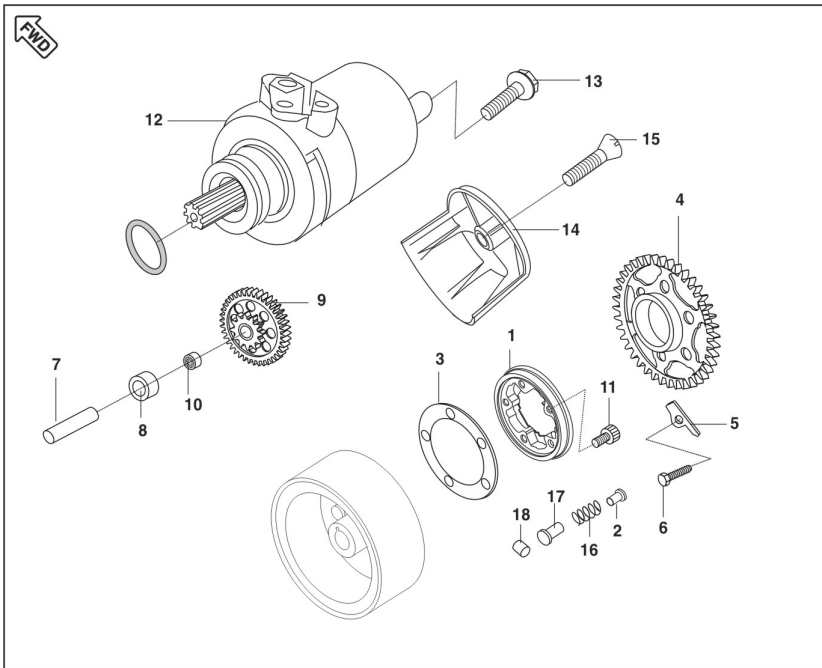

Model Code: "001MC619" Model Name: "Bajaj Avenger"

Plate Code: "21" Plate Description: "STARTER MOTOR"

Fig No	Item Code	Description	Quantity	Serviceable	Chasis Number	With Effect From
1	DH101578	BODY COMP STARTER CLUTCH	1	Y		
2	DH101533	BUSH - SPRING STARTER CLUTCH	5	Y		
3	DH101186	PLATE - ROLLER CLUTCH	1	Y		
4	DH101401	GEAR - STARTER CLUTCH	1	Y		
5	DH101170	PLATE - STARTER CLUTCH GEAR RETURN	1	Y		
6	39167204	BOLT - FLANGE :- M6 X 16	1	Y		
7	DH101171	STARTER COUNTER SHAFT	1	Y		
8	DH101172	COLLER - STARTER MOTOR	1	Y		
9	DH101472	GEAR STARTER COUNTER	1	Y		
10	39215220	BEARING -DRAWN CUP NEEDLE ROLER:1X14X15	1	Y		
11	39243704	BOLT - HEXAGON SOCKET HEAD CAP :- M6	3	Y		
12	DV111009	STARTER MOTOR FOR AURA	1	Y		
13	39107404	BOLT - FLANGED :- SMALL	2	Y		
14	DH101372	COVER - STARTER MOTOR	1	Y		
15	39228501	SCREW - SLOTTED & CROSS RECESS CSK HEAD	1	Y		
16	DH101164	SPRING - STARTER CLUTCH	5	Y		
17	DJ101109	BUSH FOR SPRING STARTER	5	Y		
18	DH101163	ROLLER - CLUTCH	5	Y		