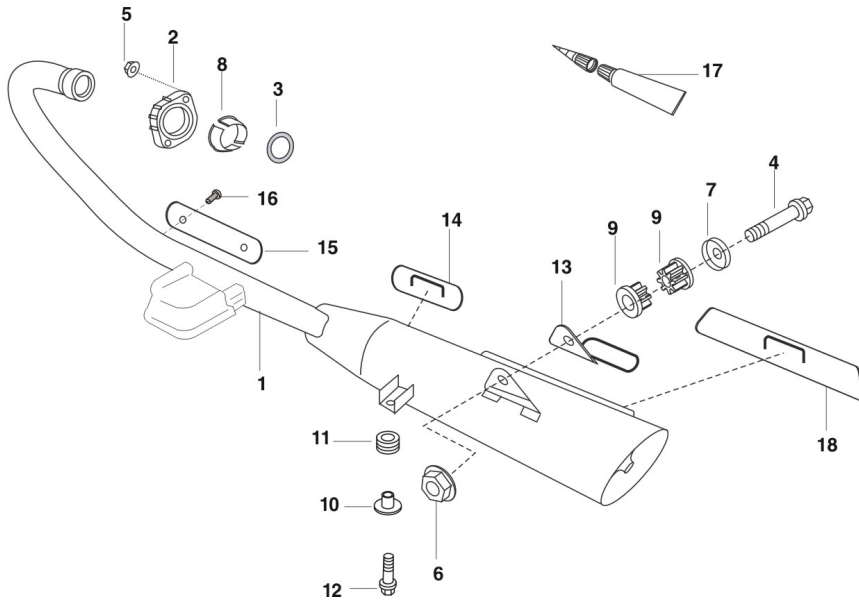

Model Code: "001MC619" Model Name: "Bajaj Avenger"

Plate Code: "17" Plate Description: "MUFFLER"

Fig No	Item Code	Description	Quantity	Serviceable	Chasis Number	With Effect From
1	DV101003	SILENCER ASSY.(CATALYTIC CONVERTER)	1	Y		
2	DG101245	HOLDER - EXHAUST PIPE	1	Y		
3	DG101417	GASKET - EXHAUST :- TALBROS AUTO LTD.	1	Y		
4	DG101285	BOLT FOR MUFFLER MOUNTING	1	Y		
5	39222815	NUT - DOMED CAP :- M8	2	Y		
6	39122515	NUT - HEXAGON WITH FLANGE :- M10	1	Y		
7	DG101249	WASHER - PLAIN	1	Y		
8	DG101250	COLLAR	2	Y		
9	DG101251	BUSHING - RUBBER	2	Y		
10	DG101410	COLLAR	1	Y		
11	DG101253	DAMPER	1	Y		
12	39220904	BOLT - FLANGED :- M6	1	Y		
13	DG221038	GUARD FOR MUFFLER	1	Y		
14	DG101460	COVER - MUFFLER	1	Y		
14	DV101057	SHIELD MUFFLER (FRONT)	1	Y		2020-11-01
15	DV101035	SHIELD EXHAUST TUBE	1	Y		
16	DH101607	TRUSS SCREW	2	Y		
17	DG101327	GASKET - LIQUID	1	Y		
18	DG101237	COVER - MUFFLER	1	Y		
18	DV101056	SHIELD MUFFLER (REAR)	1	Y		2020-11-01