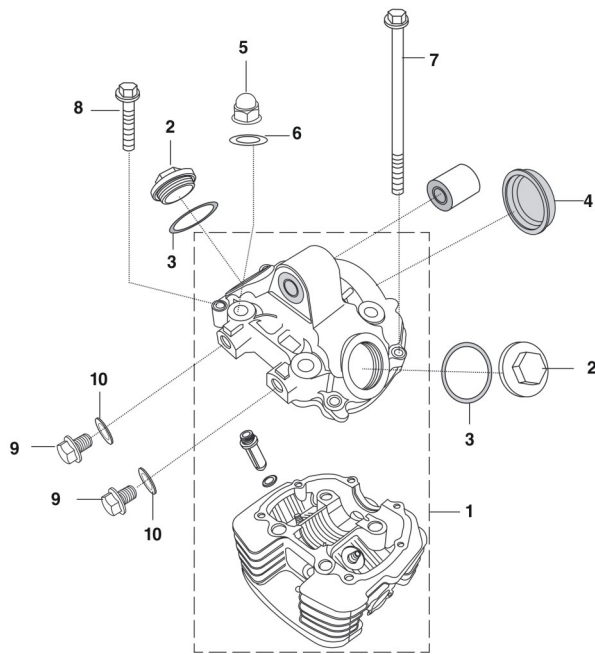

Model Code: "001MC619" Model Name: "Bajaj Avenger"

Plate Code: "1" Plate Description: "COVER CYLINDER HEAD"

Fig No	Item Code	Description	Quantity	Serviceable	Chasis Number	With Effect From
1	DJ101195	CYLINDER HEAD ASSY M/C	1	Y		
1	DV101062	CYL HEAD WITH ROCKER (8MM ROCKER) FOR SP	1	Y		
2	DS101026	COVER - TAPPET	2	Y		
3	36DS1001	CYLINDER HEAD 'O' RING KIT	1	Y		
4	DS101096	CAP - CAMSHAFT	1	Y		
5	39264715	DOMED CAP NUT	4	Y		
6	DS101084	GASKET -COPPER	4	Y		
7	39253204	BOLT - HEXAGON HEAD WITH FLANGE :- M6	2	Y		
8	39107504	BOLT - FLANGED :- SMALL	4	Y		
9	DH101272	PLUG	2	Y		
10	DG101498	GASKET	2	Y		

Model Code: "001MC619" Model Name: "Bajaj Avenger"

Plate Code: "2" Plate Description: "CYLINDER HEAD"

Fig No	Item Code	Description	Quantity	Serviceable	Chasis Number	With Effect From
1	DJ101195	CYLINDER HEAD ASSY M/C	1	Y		
2	39166005	STUD - M8	2	Y		
3	DJ101012	GASKET -CYLINDER HEAD	1	Y		
4	DH101508	DAMPER - CYLINDER HEAD	5	Y		
5	DV101028	PIPE - INTAKE	1	Y		
6	39253921	RING - O	1	Y		
7	DJ121022	INSULATOR - CARBURETTOR	1	Y		
8	DH121038	CLAMP (45 TO 48)	2	Y		
9	39167404	BOLT - FLANGE :- M6 X 25	2	Y		
10	DH111012	SLEEVE - SPARK PLUG	1	Y		
11	39260801	SCREW - GRUB :- M5 X 0.8 X 7	1	Y		
12	36DS1001	CYLINDER HEAD 'O' RING KIT	1	Y		

Model Code: "001MC619" Model Name: "Bajaj Avenger"

Plate Code: "3" Plate Description: "VALVE"

Fig No	Item Code	Description	Quantity	Serviceable	Chasis Number	With Effect From
1	DH101469	SHAFTROCKER ARM	1	Y		
1	DS101335	SHAFT ARM ROCKER INTAKE	1	Y		
2	DS101032	SHAFT - ROCKER ARM (EXHAUST)	1	Y		
2	DS101336	SHAFT ARM ROCKER EXHAUST	1	Y		
3	DS101191	ARM - ROCKER WITH ROLLER	2	Y		
3	DS101333	ARM ROCKER ASSEMBLY WITH ROLLER & BRG.	1	Y		
4	DG101029	COLLET	4	Y		
5	39201719	SEAL - OIL	2	Y		
6	36DS1003	VALVE REPAIR KIT	1	Y		
7	39244011	WASHER (SPRING STEEL)	4	Y		
7	59110002	WASHER PLAIN	4	Y		
8	36DJ1004	VALVE KIT PULSAR DTS-I 180	1	Y		
9	DH101295	WASHER - WAVE (ROCKER ARM)	2	Y		
9	DS101366	WASHER WAVE	2	Y		