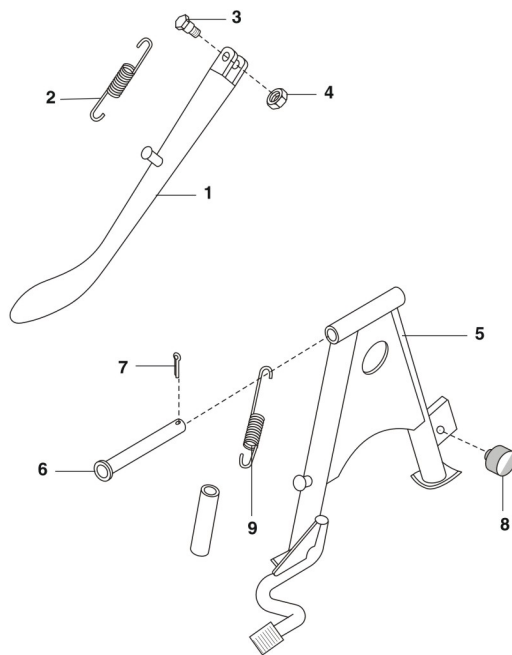

Model Code: "001MC619" Model Name: "Bajaj Avenger"

Plate Code: "28" Plate Description: "STAND"

Fig No	Item Code	Description	Quantity	Serviceable	Chasis Number	With Effect From
1	DV161017	SIDE STAND	1	Y		
2	DG161219	SPRING	1	Y		
3	DG161129	BOLT	1	Y		
4	DD161071	NUT - U :- M10 X 1.25 - 6.5 H	1	Y		
5	DV161033	MAIN STAND	1	Y		
6	DG161230	SHAFT - STAND	1	Y		
7	39079708	PIN - COTTER	1	Y		
8	DG161124	DAMPER	1	Y		
9	DV161060	SPRING MAIN STAND	1	Y		
10	39242311	WASHER - PLAIN	1	Y		