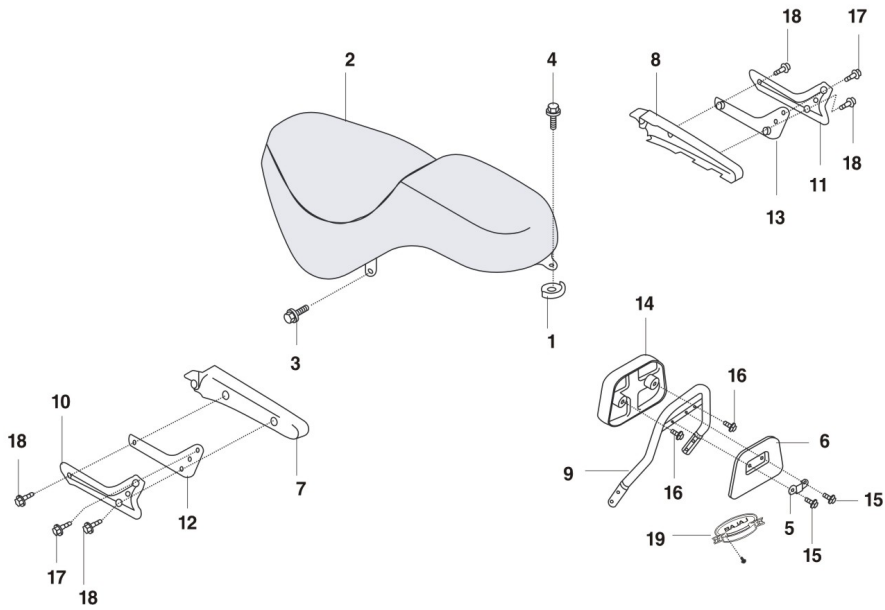

Model Code: "001MC619" Model Name: "Bajaj Avenger"

Plate Code: "38" Plate Description: "SEAT / GRIP FRAME REAR / COVER  
GRIP FRAME"

Fig No	Item Code	Description	Quantity	Serviceable	Chasis Number	With Effect From
1	DG211007	PLATE - SEAT	1	Y		
2	DG211001	SEAT ASSEMBLY	1	Y		
3	39194204	BOLT - FLANGED	2	Y		
4	39194904	BOLT - FLANGED :- SMALL	1	Y		
5	DG221026	BRACKET	1	Y		
6	DG221028	COVER - PAD SEAT	1	Y		
7	DG161182	COVER - REAR FENDER :- LEFT	1	Y		
8	DG161183	COVER - REAR FENDER :- RIGHT	1	Y		
9	DG221022	GRIP - FRAME :- REAR	1	Y		
10	DG221031	COVER - GRIP FRAME :- LEFT HAND	1	Y		
11	DG221032	COVER - GRIP FRAME :- RIGHT HAND	1	Y		
12	DG221016	GRIP - FRAME :- LEFT	1	Y		
13	DG221019	GRIP - FRAME :- RIGHT	1	Y		
14	DG221027	PAD - SEAT	1	Y		
15	39220604	BOLT - HEXAGON HEAD :- M6	2	Y		
16	39191204	BOLT - FLANGED	2	Y		
17	39195104	BOLT - FLANGED :- SMALL	4	Y		
18	39195204	BOLT - FLANGED :- SMALL	4	Y		
19	DV221001	EMBLEM BACK REST	1	Y		