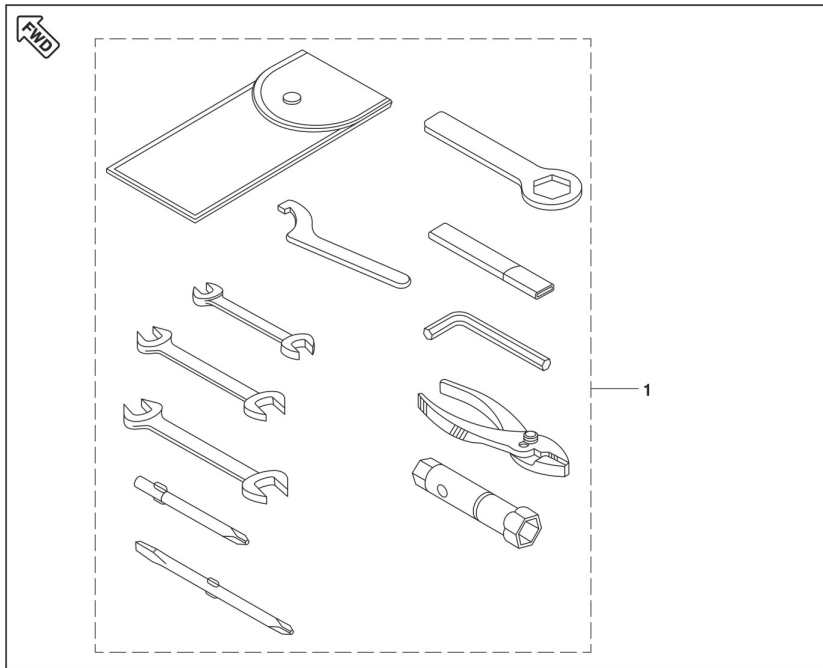

Model Code: "001MC619" Model Name: "Bajaj Avenger"

Plate Code: "48" Plate Description: "TOOL KIT"

Fig No	Item Code	Description	Quantity	Serviceable	Chasis Number	With Effect From
1	DG221039	TOOL-KIT	1	Y		