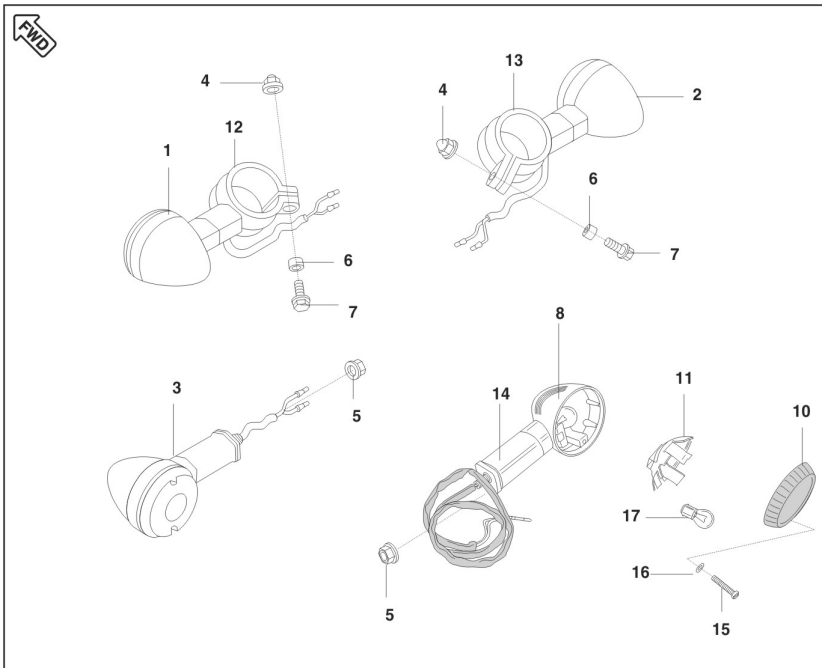

Model Code: "001MC619" Model Name: "Bajaj Avenger"

Plate Code: "45" Plate Description: "INDICATOR LIGHT"

Fig No	Item Code	Description	Quantity	Serviceable	Chasis Number	With Effect From
1	DV201012	LAMP ASSY SIGNAL FR-LH	1	Y		
2	DV201013	LAMP ASSY SIGNAL FR-RH	1	Y		
3	DV201014	LAMP ASSY SIGNAL RR-LH	1	Y		
4	39197115	NUT - M6	2	Y		
5	39122515	NUT - HEXAGON WITH FLANGE :- M10	2	Y		
6	31201001	COLLAR	2	Y		
7	39195004	BOLT - FLANGED :- SMALL	2	Y		
8	DV201015	LAMP ASSY SIGNAL RR-RH	1	Y		
9	DG201051	HOUSING - SIGNAL LIGHT	4	Y		
10	DG201052	LENS - SIGNAL LIGHT	4	Y		
11	DG201053	REFLECTOR - SIGNAL LIGHT	4	Y		
12	DG201054	STAY - SIGNAL LIGHT :- FRONT - LH	1	Y		
13	DG201055	STAY - SIGNAL LIGHT :- FRONT - RH	1	Y		
14	DG201056	STAY - SIGNAL LIGHT :- REAR	2	Y		
15	DG201077	SCREW FOR SIGNAL LIGHT	8	Y		
16	DG201078	WASHER - SIGNAL LIGHT LENS	8	Y		
17	20201051	LAMP :- 12V - 21W FOR ROUND BLINKER	4	Y		