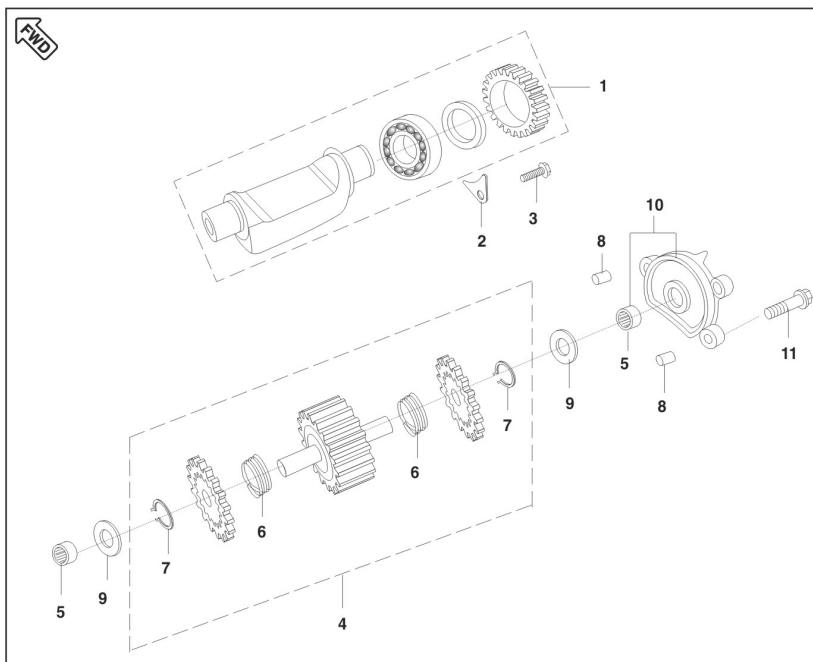

Model Code: "001MC619" Model Name: "Bajaj Avenger"

Plate Code: "7" Plate Description: "BALANCER &amp; BALANCER IDLER GEAR"

Fig No	Item Code	Description	Quantity	Serviceable	Chasis Number	With Effect From
1	DJ101022	BODY BALANCER ASSEMBLY	1	Y		
2	DH101072	BALANCER - RIGHT HAND BEARING STOOOPER	1	Y		
3	39167204	BOLT - FLANGE :- M6 X 16	1	Y		
4	DH101432	GEAR COMPLETE - BALANCER IDLER	1	Y		
5	39215220	BEARING -DRAWN CUP NEEDLE ROLER:1X14X15	2	Y		
6	DJ101133	SPRING - TORSION :- BALANCER	2	Y		
7	39255717	CIRCLIP	2	Y		
8	39168606	PIN - HOLLOW DOWEL	2	Y		
9	39162011	WASHER - PLAIN :- 10 X 20	2	Y		
10	52DH0177	SF: BALANCER IDLER HOLDER WITH BEARING	1	Y		
11	39167404	BOLT - FLANGE :- M6 X 25	3	Y		