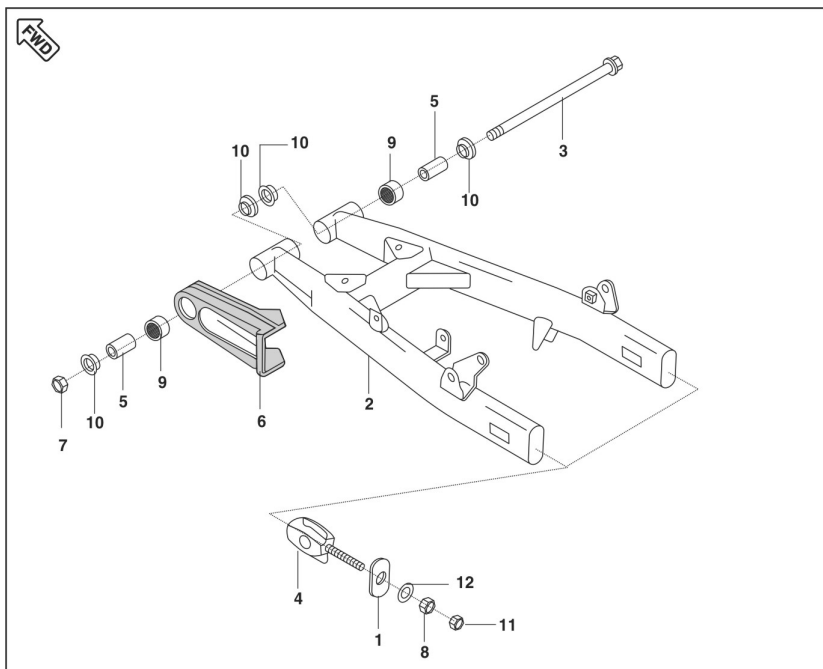

Model Code: "001MC619" Model Name: "Bajaj Avenger"

Plate Code: "24" Plate Description: "SWING ARM"

Fig No	Item Code	Description	Quantity	Serviceable	Chasis Number	With Effect From
1	DG171020	CAP - CHAIN ADJUSTER	2	Y		
2	DG171030	ARM COMPLETE - SWING	1	Y		
2	DV171002	ARM COMP. SWING	1	Y		
3	DG171015	SHAFT - SWING ARM	1	Y		
4	DG171021	ADJUSTER - CHAIN	2	Y		
5	DG171016	SLEEVE	2	Y		
6	DG171034	GUARD	1	Y		
7	DG171017	NUT	1	Y		
8	DG171022	NUT	2	Y		
9	DG171018	BEARING - NEEDLE	2	Y		
10	DG171019	SEAL - OIL	4	Y		
11	39199715	NUT - HEX. :- SMALL - M8	2	Y		
12	39122411	WASHER - PLAIN	2	Y		