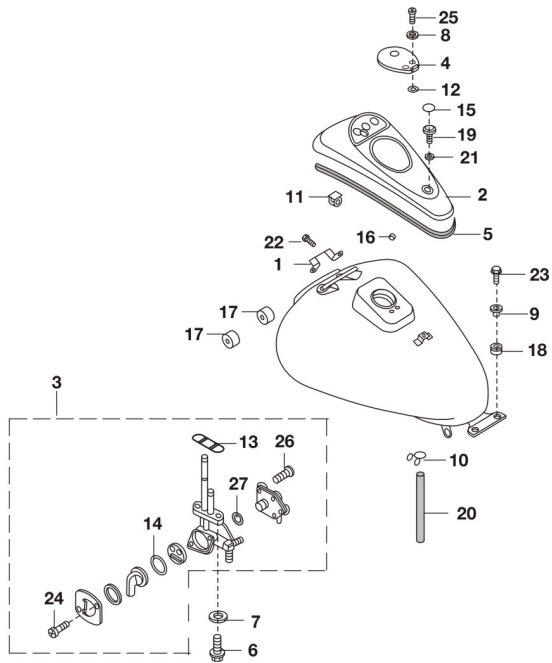

Model Code: "001MC619" Model Name: "Bajaj Avenger"

Plate Code: "37" Plate Description: "FUEL TANK"

Fig No	Item Code	Description	Quantity	Serviceable	Chasis Number	With Effect From
1	DG141020	BRACKET	1	Y		
2	52DV0011	FUEL TANK COVER SUB ASSY	1	Y		
3	DK141001	TAP ASSEMBLY - FUEL	1	Y		
4	DG141052	CAP - TANK FROM M/S PAVNA	1	Y		
5	DG141059	TRIM	1	Y		
6	DD141022	BOLT - FLANGED	2	Y		
7	39074011	WASHER (NON-METALLIC)	2	Y		
8	39217924	WASHER	2	Y		
9	30211005	COLLAR	2	Y		
10	DG141028	CLAMP FOR FUEL GAUGE TUBE	1	Y		
11	DG141043	CLAMP	1	Y		
12	30141031	RING - O	2	Y		
13	30141039	PACKING	1	Y		
14	DG141048	CYLINDER BLOCK FOR RUGBY MODEL	1	Y		
15	DG141024	PLUG	2	Y		
16	DG141025	DAMPER	2	Y		
17	30141026	DAMPER	2	Y		
18	DG141019	DAMPER	2	Y		
19	DG141026	BOLT	2	Y		
20	DG141029	TUBE FOR FUEL GAUGE	1	Y		
21	DG141027	WASHER	2	Y		
22	39191204	BOLT - FLANGED	2	Y		
23	39191304	BOLT - FLANGED	2	Y		
24	39076101	SCREW PAN CROSS - M5	2	Y		