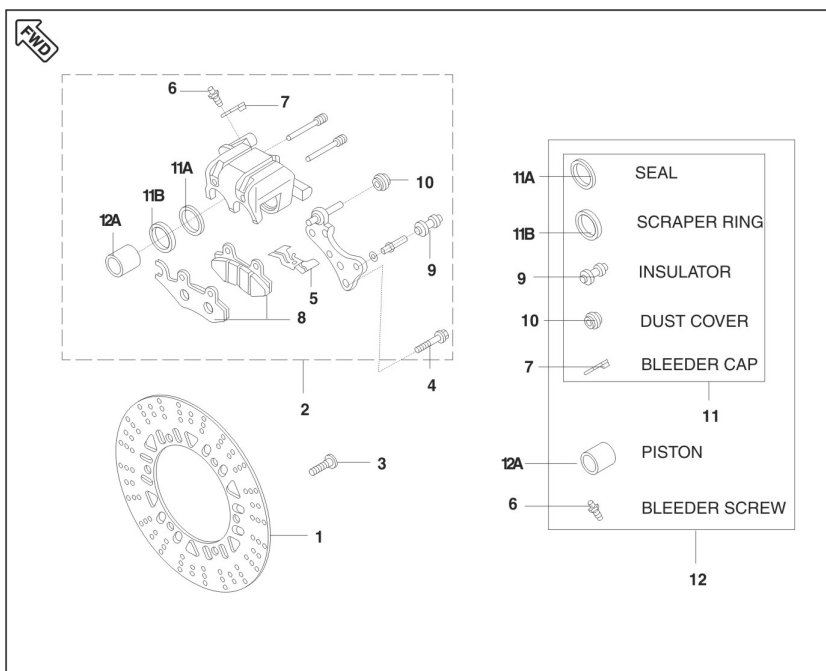

Model Code: "001MC619" Model Name: "Bajaj Avenger"

Plate Code: "34" Plate Description: "FRONT BRAKE"

Fig No	Item Code	Description	Quantity	Serviceable	Chasis Number	With Effect From
1	DG151028	DISC	1	Y		
2	DG151089	CALIPER ASSEMBLY - BRAKE :- FRONT	1	Y		
3	DG151049	BOLT	6	Y		
4	DG151088	BOLT	2	Y		
5	DE151048	PAD SPRING-KBX	1	Y		
6	DE151046	SCREW - BLEEDER :- KBX	1	Y		
7	DE151047	CAP - BLEEDER :- KBX	1	Y		
8	DE151037	DISC SET-KBX	1	Y		
9	DE151043	INSULATOR - KBX	1	Y		
10	DE151045	COVER - DUST :- KBX	1	Y		
11	DE151051	MINOR KIT-CALIPER	1	Y		
12	DE151052	MAJOR KIT-CALIPER	1	Y