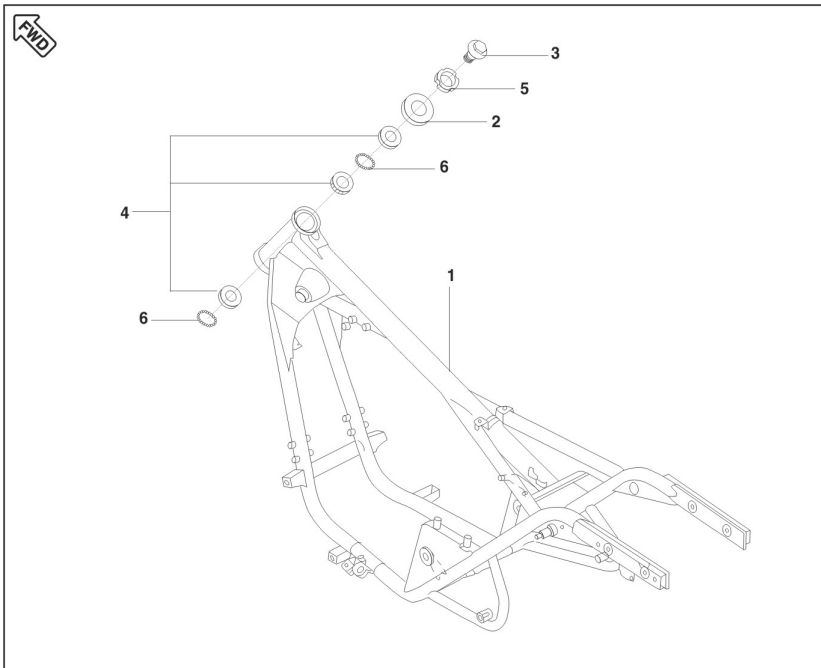

Model Code: "001MC619" Model Name: "Bajaj Avenger"

Plate Code: "22" Plate Description: "FRAME"

Fig No	Item Code	Description	Quantity	Serviceable	Chasis Number	With Effect From
1	DV161001	FRAME ASSLY. COMP. FOR PULSAR ENG	1	Y		
2	DG181042	CAP - STEERING	1	Y		
3	DG181044	BOLT - STEERING	1	Y		
4	36DV0003	KIT STEERING CONE ( AVENGER )	1	Y		
5	DG181048	NUT - STEERING	1	Y		
6	30101236	BALL - STEEL	39	Y		