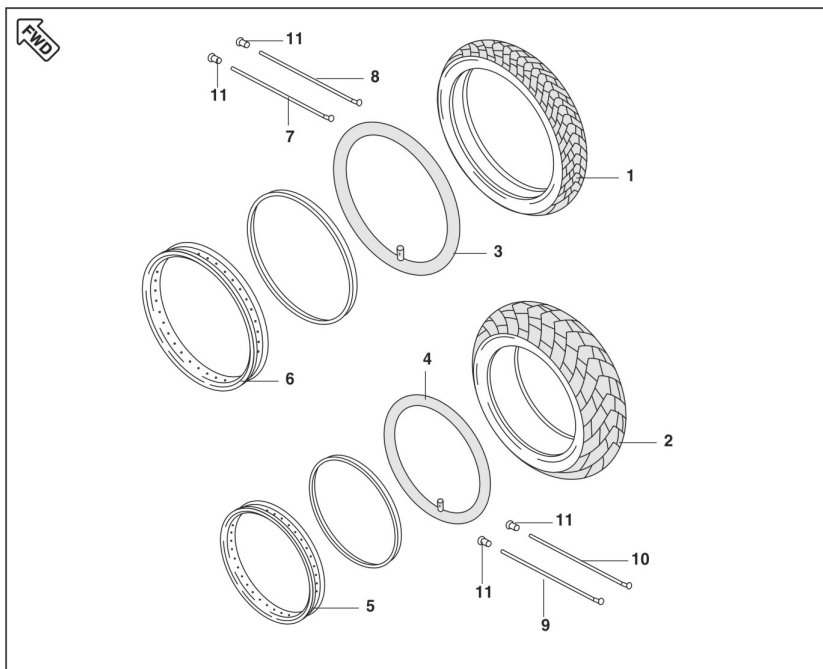

Model Code: "001MC619" Model Name: "Bajaj Avenger"

Plate Code: "29" Plate Description: "TYRE, TUBE & WHEEL RIM"

Fig No	Item Code	Description	Quantity	Serviceable	Chasis Number	With Effect From
1	DG151020	TYRE (90 / 90 - 17 49 P)	1	N		
2	DG151070	TYRE (130 / 90 - 15 66 P)	1	N		
3	DG151021	TUBE (90 / 90 - 17)	1	N		
4	DG151071	TUBE (130 / 90 - 15)	1	N		
5	DG151094	RIM - 2.75 X 15	1	Y		
6	DG151093	RIM - 1.85 X 17	1	Y		
7	DG151025	SPOKE - INNER	18	Y		
8	DG151075	SPOKE - INNER	18	Y		
9	DG151026	SPOKE - OUTER	18	Y		
10	DG151076	SPOKE - OUTER	18	Y		
11	30151113	NIPPLE - SPOKE	72	Y		