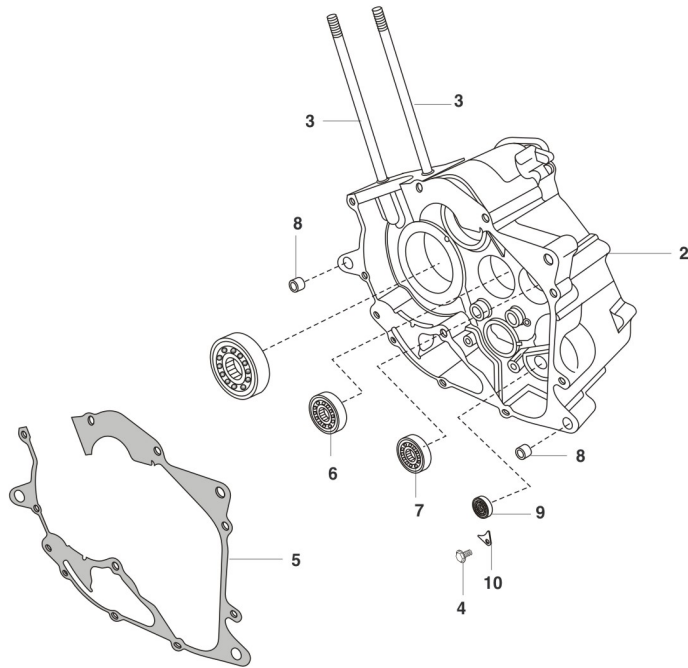

Model Code: "001MC619" Model Name: "Bajaj Avenger"

Plate Code: "11" Plate Description: "ENGINE ASSLY. & CRANKCASE RH."

Fig No	Item Code	Description	Quantity	Serviceable	Chasis Number	With Effect From
1	DV101001	ENGINE ASSEMBLY COMP. WITH STARTER MOTOR	1	Y		
2	DH101586	CRANKCASE RH	1	Y		
3	39253105	STUD - M10	2	Y		
4	39106204	BOLT - FLANGED :- SMALL	1	Y		
5	DH101006	GASKET -CRANKCASE	1	Y		
6	39258320	BEARING - BALL :- 6004 HN3 SKF	1	Y		
7	39260220	BEARING - BALL 6202/HN3	1	Y		
8	39218006	PIN - HOLLOW DOWEL :- 12 X 20	2	Y		
9	39260120	BEARING - BALL :- 61905 (25 X 42 X 9)	1	Y		
10	DH101487	PLATE - STOPPER :- BEARING - DRUM	1	Y		