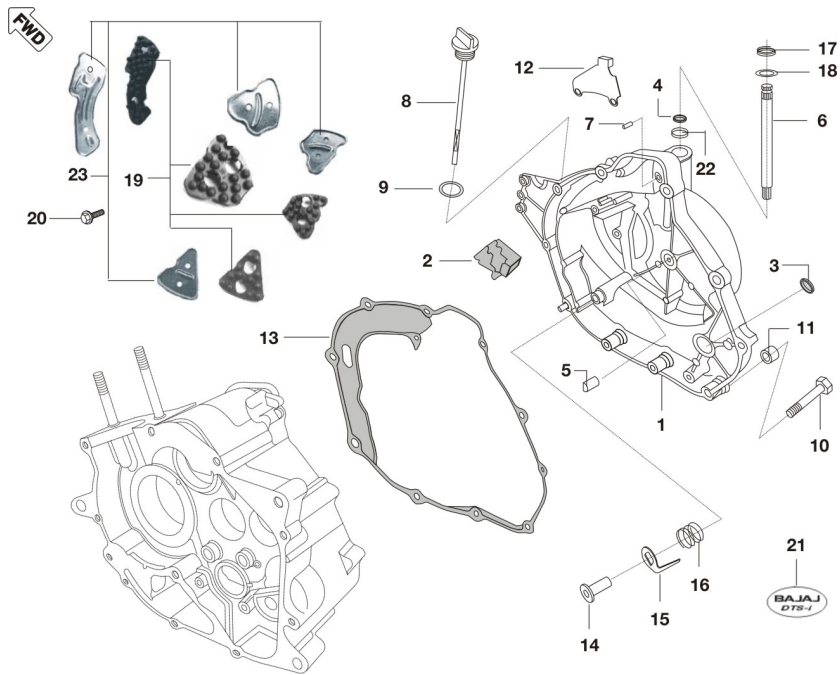

Model Code: "001MC619" Model Name: "Bajaj Avenger"

Plate Code: "1" Plate Description: "COVER CYLINDER HEAD"

Fig No	Item Code	Description	Quantity	Serviceable	Chasis Number	With Effect From
1	DJ101195	CYLINDER HEAD ASSY M/C	1	Y		
1	DV101062	CYL HEAD WITH ROCKER (8MM ROCKER) FOR SP	1	Y		
2	DS101026	COVER - TAPPET	2	Y		
3	36DS1001	CYLINDER HEAD 'O' RING KIT	1	Y		
4	DS101096	CAP - CAMSHAFT	1	Y		
5	39264715	DOMED CAP NUT	4	Y		
6	DS101084	GASKET -COPPER	4	Y		
7	39253204	BOLT - HEXAGON HEAD WITH FLANGE :- M6	2	Y		
8	39107504	BOLT - FLANGED :- SMALL	4	Y		
9	DH101272	PLUG	2	Y		
10	DG101498	GASKET	2	Y		

Model Code: "001MC619" Model Name: "Bajaj Avenger"

Plate Code: "13" Plate Description: "COVER RH"

Fig No	Item Code	Description	Quantity	Serviceable	Chasis Number	With Effect From
1	DH101149	COVER COMPLETE - RIGHT HAND	1	Y		
2	DH101197	GROMMET - BREATHER	1	Y		
3	30101142	SEAL - OIL	1	Y		
4	39104119	SEAL - OIL	1	Y		
5	DH101141	RACK	1	Y		
6	DH101142	SHAFT - CLUTCH RELEASE	1	Y		
7	39220207	PIN - PARALLEL (CLUTCH SHAFT)	1	Y		
8	DH101151	GAUGE - OIL LEVEL	1	Y		
9	DH101152	RING - O :- OIL LEVEL GAUGE - 18 X 3	1	Y		
10	39107404	BOLT - FLANGED :- SMALL	10	Y		
11	39099906	PIN - HOLLOW DOWEL	2	Y		
12	DH101018	BRACKET - CLUTCH CABLE	1	Y		
13	DH101154	GASKET -COVER - RIGHT HAND	1	Y		
14	DH121015	PLUNGER - OIL	1	Y		
15	DH121011	PLATE - PLUNGER OIL	1	Y		
16	DH121012	SPRING - JOINT A	1	Y		
17	DH101544	SPRING TORSION CLUTCH LEVER	1	Y		
18	39244311	WASHER - PLAIN	1	Y		
19	36DH1004	SET DAMPER COVER RH	1	Y		
20	39220804	BOLT - HEXAGON HEAD WITH FLANGE :- M5	8	Y		
21	DS101252	DECAL - CLUTCH COVER	1	Y		
22	DS101201	BUSHING (PTFE)	1	Y		
23	36DH1005	SET PLATE COVER RH	1	Y		