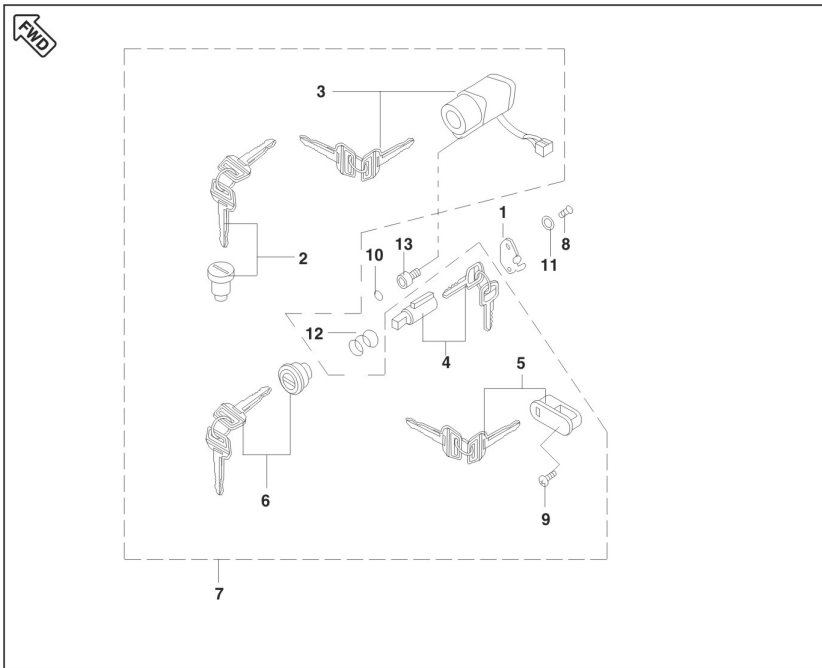

Model Code: "001MC619" Model Name: "Bajaj Avenger"

Plate Code: "47" Plate Description: "IGNITION SWITCH"

Fig No	Item Code	Description	Quantity	Serviceable	Chasis Number	With Effect From
1	DG181055	CAP - STEERING LOCK	1	Y		
2	DG141017	ROTOR	1	Y		
3	DV201002	IGNITION SWITCH FOR PULSAR-ELIMINATOR	1	Y		
4	DG181056	LOCK - STEERING	1	Y		
4	DG181104	LOCK - STEERING (1000 COMBINATIONS)		Y		
5	DG221009	LOCK - HELMET	1	Y		
6	DG161168	LOCK - COVER SIDE	1	Y		
7	DG181103	LOCK SET (STEERING,PETROL TANK,SIDE COVE	1	Y		
7	DV181004	LOCK SET - 5 IN 1		Y		2005-06-01
8	DG181057	SCREW	1	Y		
9	DG221010	SCREW	1	Y		
10	DG201023	PLUG	1	Y		
11	DG181058	WASHER - WAVE	1	Y		
12	DG181059	SPRING	1	Y		
13	39197504	BOLT - HEXAGON SOCKET HEAD :- M5	1	Y		