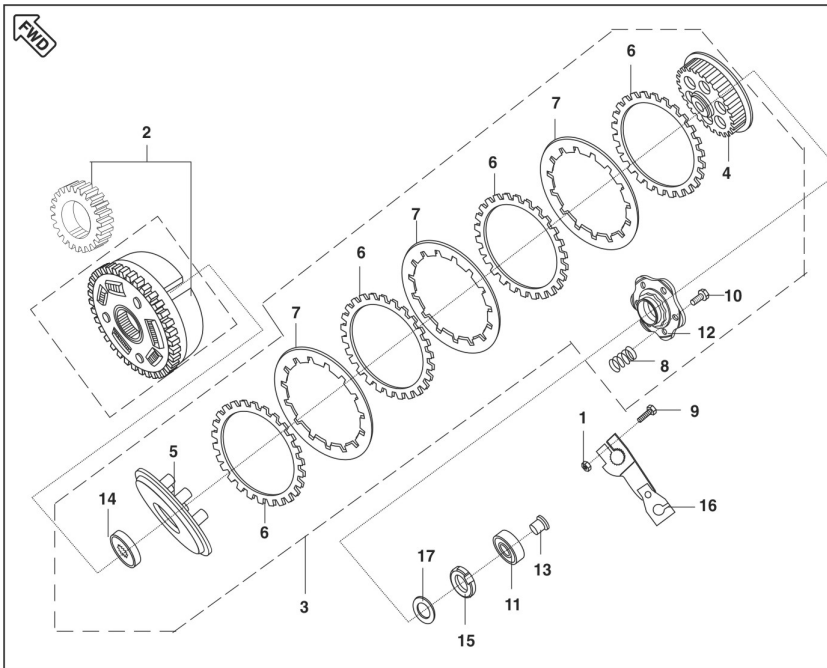

Model Code: "001MC619" Model Name: "Bajaj Avenger"

Plate Code: "15" Plate Description: "CLUTCH"

Fig No	Item Code	Description	Quantity	Serviceable	Chasis Number	With Effect From
1	DH101275	NUT - SPECIAL	1	Y		
2	36DV0001	KIT SET PRIMARY DRIVEN ( AVENGER )	1			
3	DJ101150	PLATE ASSEMBLY - CLUTCH	1	Y		
3	DK101075	CLUTCH PLATE ASSEMBLY		Y	MD2DGDVZZNCL190 35	
4	DJ101179	CLUTCH CENTER	1	Y		
4	DK101001	CLUTCH CENTER		Y	MD2DGDVZZNCL190 35	
5	DH101344	PLATE - CLUTCH PRESSURE	1	Y		
5	DK101163	PLATE CLUTCH PRESSURE		Y	MD2DGDVZZNCL190 35	
6	DH101554	DISC CLUTCH FRICTION ( `E' TYPE)	5	Y		
6	DK101149	CLUTCH FRICTION DISK		Y	MD2DGDVZZNCL190 35	
7	DH101557	PLATE - CLUTCH	5	Y		
7	DK101151	PLATE CLUTCH		Y	MD2DGDVZZNCL190 35	
8	DH101483	SPRING - CLUTCH CAPACITY	6	Y		
8	DH101743	SPRING CLUTCH (CAPACITY)		Y	MD2DGDVZZNCL190 35	
9	39167404	BOLT - FLANGE :- M6 X 25	1	Y		
10	39155304	BOLT - FLANGE :- M6	6	Y		
11	39188020	BEARING - BALL :- 15 X 32 X 9 (6002-C3)	1	Y		
12	DH101484	HOLDER - CLUTCH	1	Y		
12	DK101078	ASSEMBLY CLUTCH LIFTER ROD		Y	MD2DGDVZZNCL190 35	
13	DH101485	ROD - CLUTCH LIFTER	1	Y		
14	DH101374	PLATE - GUIDE :- CLUTCH PRESSURE	1	Y		
14	DK101126	SPACER CLUTCH		Y	MD2DGDVZZNCL190 35	
15	DH101520	NUT - CLUTCH CENTER LOCK	1	Y		
16	DH101180	LEVER ASSEMBLY	1	Y		
17	39220011	WASHER - PLAIN (PRIMARY DRIVE GEAR)	1	Y		
18	DK101150	CLUTCH FRICTION DISK-B		Y	MD2DGDVZZNCL190 35	