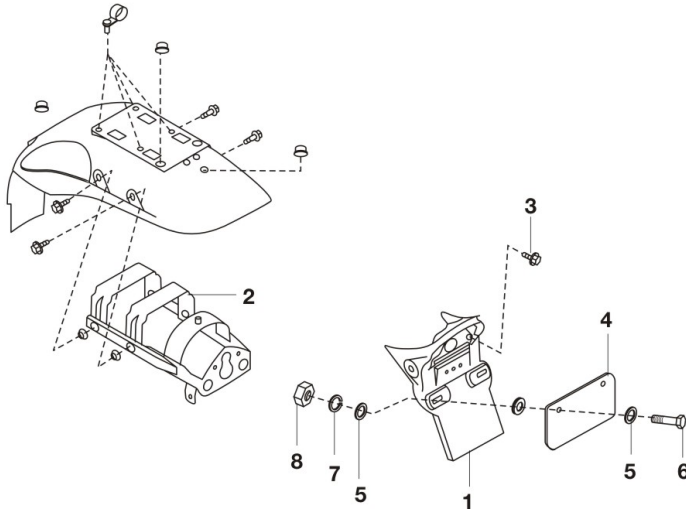

Model Code: "001MC619" Model Name: "Bajaj Avenger"

Plate Code: "27" Plate Description: "MUDGUARD FRONT & REAR"

Fig No	Item Code	Description	Quantity	Serviceable	Chasis Number	With Effect From
1	DG161109	FLAP	1	Y		
2	DG161206	STAY - FENDER	1	Y		
3	DG161110	BOLT	2	Y		
4	DP161145	PLATE -NO.:RR-SAME AS SECURITY PLATE,RTO	1	Y		
5	39176511	WASHER - PLAIN	4	Y		
6	39230804	BOLT - HEXAGON HEAD :- M5	2	Y		
7	39079012	WASHER - SPRING	2	Y		
8	39029115	NUT - HEXAGON :- M5 X 0.8	2	Y		
9	DF161248	BRACKET FOR REAR NUMBER PLATE	1	Y