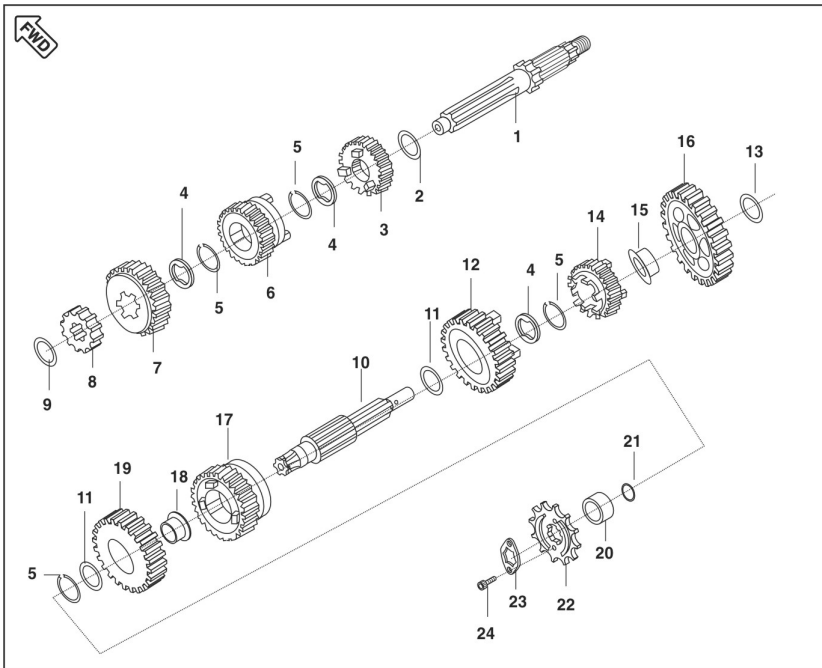

Model Code: "001MC619" Model Name: "Bajaj Avenger"

Plate Code: "7" Plate Description: "BALANCER &amp; BALANCER IDLER GEAR"

Fig No	Item Code	Description	Quantity	Serviceable	Chasis Number	With Effect From
1	DJ101022	BODY BALANCER ASSEMBLY	1	Y		
2	DH101072	BALANCER - RIGHT HAND BEARING STOOOPER	1	Y		
3	39167204	BOLT - FLANGE :- M6 X 16	1	Y		
4	DH101432	GEAR COMPLETE - BALANCER IDLER	1	Y		
5	39215220	BEARING -DRAWN CUP NEEDLE ROLER:1X14X15	2	Y		
6	DJ101133	SPRING - TORSION :- BALANCER	2	Y		
7	39255717	CIRCLIP	2	Y		
8	39168606	PIN - HOLLOW DOWEL	2	Y		
9	39162011	WASHER - PLAIN :- 10 X 20	2	Y		
10	52DH0177	SF: BALANCER IDLER HOLDER WITH BEARING	1	Y		
11	39167404	BOLT - FLANGE :- M6 X 25	3	Y		

Model Code: "001MC619" Model Name: "Bajaj Avenger"

Plate Code: "8" Plate Description: "TRANSMISSION"

Fig No	Item Code	Description	Quantity	Serviceable	Chasis Number	With Effect From
1	DH101519	SHAFT - INPUT :- TRANSMISSION	1	Y		
1	DK101125	SHAFT INTPUT TRANSMISSION (LH THREAD)		Y	MD2DGDVZZNCL190 35	
2	39215811	WASHER - PLAIN	1	Y		
3	DH101078	GEAR - 4TH :- DRIVE	1	Y		
4	DH101079	WASHER - SPLINE	3	Y		
5	DH101235	CIRCLIP	4	Y		
6	DH101080	GEAR - 3RD :- DRIVE	1	Y		
7	DH101082	GEAR - 5TH :- DRIVE	1	Y		
8	DH101084	GEAR - 2ND :- DRIVE	1	Y		
9	39216011	WASHER - PLAIN	1	Y		
10	DH101416	SHAFT OUTPUT TRANSMISSION :- SUB-ASSEMBLY	1	Y		
11	DH101336	WASHER - SPECIAL :- 20.2 X 27 X 1	2	Y		
12	DH101108	GEAR - 3RD :- DRIVEN	1	Y		
13	39215911	WASHER - PLAIN	1	Y		
14	DH101110	GEAR - 4TH :- DRIVEN	1	Y		
15	DH101111	BUSH - 1ST :- DRIVEN	1	Y		
16	DJ101110	GEAR - 1ST :- DRIVEN	1	Y		
17	DH101113	GEAR - 5TH :- DRIVEN	1	Y		
18	DH101319	BUSH - 2ND :- DRIVEN	1	Y		
19	DH101333	GEAR - 2 ND :- DRIVEN	1	Y		
20	DH101116	COLLAR - SPROCKET	1	Y		
21	30101061	RING - O	1	Y		
22	DV101048	SPROCKET OUTPUT (14T)	1	Y		
23	DV101047	PLATE DRIVE SPROCKET	1	Y		
24	39106204	BOLT - FLANGED :- SMALL	2	Y		