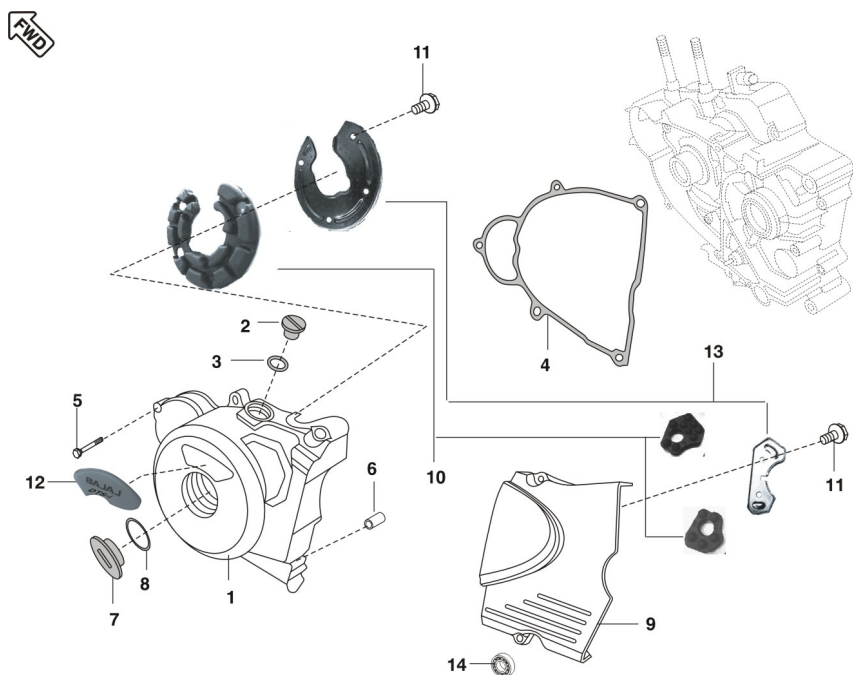

Model Code: "001MC619" Model Name: "Bajaj Avenger"

Plate Code: "14" Plate Description: "COVER MAGNETO"

Fig No	Item Code	Description	Quantity	Serviceable	Chasis Number	With Effect From
1	DH101155	COVER - MAGNETO	1	Y		
2	DH101158	CAP - TIMING HOLE	1	Y		
3	39219721	RING - O	1	Y		
4	DV101042	GASKET -COVER MAGNETO	1	Y		
5	39107404	BOLT - FLANGED :- SMALL	7	Y		
6	39099906	PIN - HOLLOW DOWEL	2	Y		
7	DH101157	CAP - CRANK CENTER	1	Y		
8	39245221	RING - O	1	Y		
9	DV101002	COVER LH RR	1	Y		
10	36DH1006	SET DAMPER MAGNETO COVER	1	Y		
11	39220804	BOLT - HEXAGON HEAD WITH FLANGE :- M5	4	Y		
12	DS101253	DECAL - MAGNETO COVER	1	Y		
13	36DH1007	SET PLATE MAGNETO COVER	1	Y		
14	39224020	BEARING - BALL	1	Y		