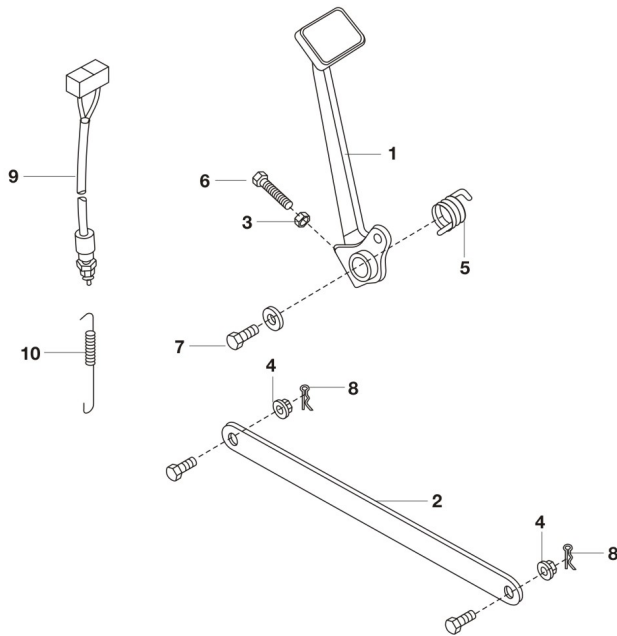

Model Code: "001MC619" Model Name: "Bajaj Avenger"

Plate Code: "4" Plate Description: "CAMSHAFT / TENSIONER"

Fig No	Item Code	Description	Quantity	Serviceable	Chasis Number	With Effect From
1	39204021	RING - O	1	Y		
2	DH101411	CAMSHAFT	1	Y		
3	39254220	BEARING - BALL-15X42X13	1	Y		
4	39188020	BEARING - BALL :- 15 X 32 X 9 (6002-C3)	1	Y		
5	36DH1003	GUIDE CHAIN KIT	1	Y		
6	DS101275	SPROCKET - CAM DRIVE :- 16 TEETH	1	Y		
7	DH101412	COLLAR - CAM SPROCKET	1	Y		
8	DH101048	WASHER - SPECIAL :- CAMSHAFT	1	Y		
9	39219804	BOLT - HEXAGON SOCKET HEAD CAP	1	Y		
10	DH101050	CHAIN - CAM :- DID 25 - 98 LI	1	Y		
11	DJ101137	DECOMP. ASSEMBLY	1	Y		
12	DH101011	BOLT - CAM CHAIN TENSIONER PIVOT	1	Y		
13	DS101277	TENSIONER ASSEMBLY	1	Y		
14	39167404	BOLT - FLANGE :- M6 X 25	2	Y		

Model Code: "001MC619" Model Name: "Bajaj Avenger"

Plate Code: "32" Plate Description: "BRAKE "

Fig No	Item Code	Description	Quantity	Serviceable	Chasis Number	With Effect From
1	DG191043	LEVER-BRAKE	1	Y		
2	DG191047	ROD - TORQUE	1	Y		
3	39029215	NUT - HEXAGON :- M6 X 1	1	Y		
4	39122515	NUT - HEXAGON WITH FLANGE :- M10	2	Y		
5	DG191046	SPRING	1	Y		
6	39230704	BOLT - HEXAGON HEAD :- M6	1	Y		
7	39199404	BOLT - UPSET :- M6	1	Y		
8	39080708	PIN - SNAP	2	Y		
9	DG201061	SWITCH (REAR BRAKE)	1	Y		
10	DG201025	SPRING	1	Y		