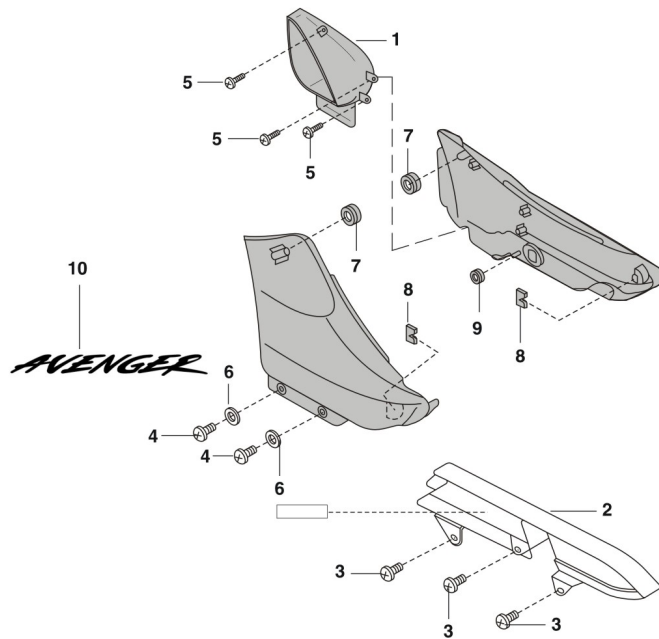

Model Code: "001MC619" Model Name: "Bajaj Avenger"

Plate Code: "40" Plate Description: "CABLES"

Fig No	Item Code	Description	Quantity	Serviceable	Chassis Number	With Effect From
1	30191035	SPRING	1	Y		
2	DV191005	CABLE - SPEEDOMETER	1	Y		
3	DG191084	CABLE - BRAKE	1	Y		
4	DV191002	CABLE - CLUTCH	1	Y		
5	DV191004	CABLE - THROTTLE	1	Y		
6	DV191003	CABLE - CHOKE	1	Y		
7	30191036	NUT - BRAKE ADJUSTER	1	Y		
8	DG191066	WASHER	1	Y		
9	DG191050	PIN	1	Y		
10	DG191051	PIN	1	Y		
11	DV191006	CLAMP CLUTCH CABLE	1	Y		
12	39014608	PIN - SPLIT	1	Y		

Model Code: "001MC619" Model Name: "Bajaj Avenger"

Plate Code: "41" Plate Description: "SIDE COVERS / CHAIN COVER"

Fig No	Item Code	Description	Quantity	Serviceable	Chasis Number	With Effect From
1	DG161221	COVER - SIDE :- RIGHT HAND - REAR	1	Y		
2	DG161120	CASE - CHAIN	1	Y		
3	DG161121	SCREW	3	Y		
4	39107601	SCREW - M6	2	Y		
5	DG161117	SCREW	3	Y		
6	31161078	WASHER	2	Y		
7	DG161118	GROMMET	2	Y		
8	DD161022	DAMPER FOR SIDE COVER	2	Y		
9	DG161119	DAMPER	1	Y		
10	DG161225	DAMPER	1	Y		
11	DV161054	DECAL :- 'AVENGER'	1	Y		