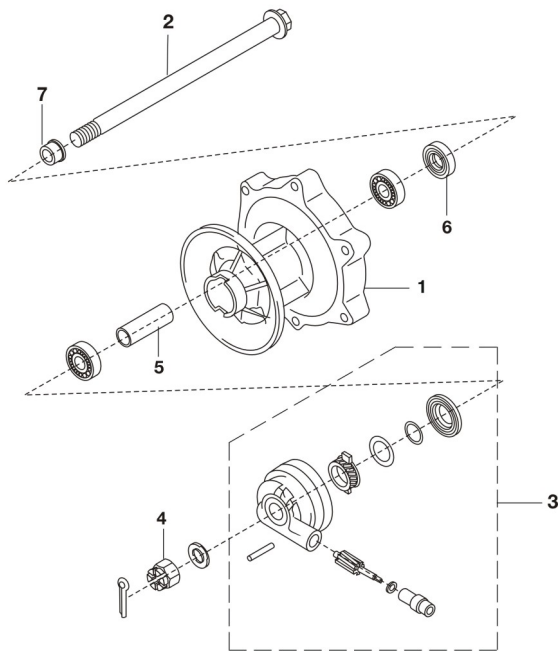

Model Code: "001MC619" Model Name: "Bajaj Avenger"

Plate Code: "30" Plate Description: "FRONT HUB"

Fig No	Item Code	Description	Quantity	Serviceable	Chasis Number	With Effect From
1	DG151003	DRUM - FRONT	1	Y		
2	DG151006	AXLE	1	Y		
3	DG151009	CASE ASSEMBLY - METER GEAR	1	Y		
4	39080015	NUT - HEXAGON CASTLE :- M14 X 1.5	1	Y		
5	DG151004	COLLAR	1	Y		
6	39224120	BEARING - BALL	2	Y		
7	DG151005	SEAL - OIL	1	Y		
8	DG151007	COLLAR	1	Y		