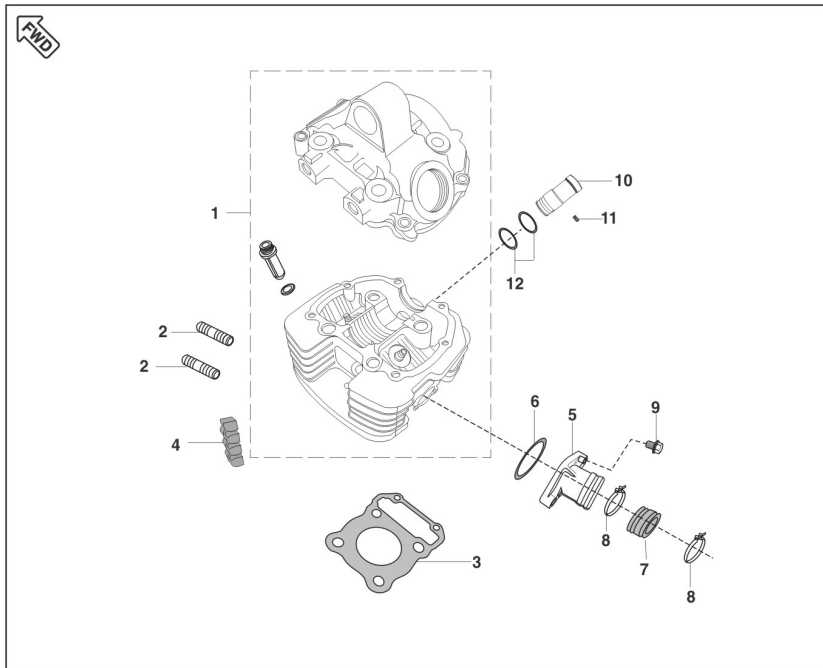

Model Code: "001MC619" Model Name: "Bajaj Avenger"

Plate Code: "2" Plate Description: "CYLINDER HEAD"

Fig No	Item Code	Description	Quantity	Serviceable	Chasis Number	With Effect From
1	DJ101195	CYLINDER HEAD ASSY M/C	1	Y		
2	39166005	STUD - M8	2	Y		
3	DJ101012	GASKET -CYLINDER HEAD	1	Y		
4	DH101508	DAMPER - CYLINDER HEAD	5	Y		
5	DV101028	PIPE - INTAKE	1	Y		
6	39253921	RING - O	1	Y		
7	DJ121022	INSULATOR - CARBURETTOR	1	Y		
8	DH121038	CLAMP (45 TO 48)	2	Y		
9	39167404	BOLT - FLANGE :- M6 X 25	2	Y		
10	DH111012	SLEEVE - SPARK PLUG	1	Y		
11	39260801	SCREW - GRUB :- M5 X 0.8 X 7	1	Y		
12	36DS1001	CYLINDER HEAD 'O' RING KIT	1	Y		

Model Code: "001MC619" Model Name: "Bajaj Avenger"

Plate Code: "3" Plate Description: "VALVE"

Fig No	Item Code	Description	Quantity	Serviceable	Chasis Number	With Effect From
1	DH101469	SHAFTROCKER ARM	1	Y		
1	DS101335	SHAFT ARM ROCKER INTAKE	1	Y		
2	DS101032	SHAFT - ROCKER ARM (EXHAUST)	1	Y		
2	DS101336	SHAFT ARM ROCKER EXHAUST	1	Y		
3	DS101191	ARM - ROCKER WITH ROLLER	2	Y		
3	DS101333	ARM ROCKER ASSEMBLY WITH ROLLER & BRG.	1	Y		
4	DG101029	COLLET	4	Y		
5	39201719	SEAL - OIL	2	Y		
6	36DS1003	VALVE REPAIR KIT	1	Y		
7	39244011	WASHER (SPRING STEEL)	4	Y		
7	59110002	WASHER PLAIN	4	Y		
8	36DJ1004	VALVE KIT PULSAR DTS-I 180	1	Y		
9	DH101295	WASHER - WAVE (ROCKER ARM)	2	Y		
9	DS101366	WASHER WAVE	2	Y		