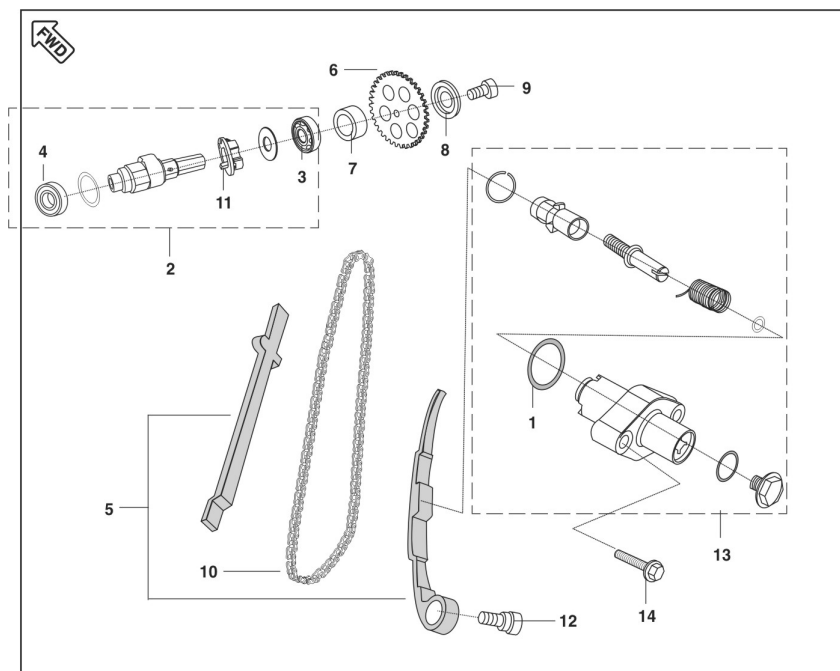

Model Code: "001MC619" Model Name: "Bajaj Avenger"

Plate Code: "3" Plate Description: "VALVE"

Fig No	Item Code	Description	Quantity	Serviceable	Chasis Number	With Effect From
1	DH101469	SHAFTROCKER ARM	1	Y		
1	DS101335	SHAFT ARM ROCKER INTAKE	1	Y		
2	DS101032	SHAFT - ROCKER ARM (EXHAUST)	1	Y		
2	DS101336	SHAFT ARM ROCKER EXHAUST	1	Y		
3	DS101191	ARM - ROCKER WITH ROLLER	2	Y		
3	DS101333	ARM ROCKER ASSEMBLY WITH ROLLER & BRG.	1	Y		
4	DG101029	COLLET	4	Y		
5	39201719	SEAL - OIL	2	Y		
6	36DS1003	VALVE REPAIR KIT	1	Y		
7	39244011	WASHER (SPRING STEEL)	4	Y		
7	59110002	WASHER PLAIN	4	Y		
8	36DJ1004	VALVE KIT PULSAR DTS-I 180	1	Y		
9	DH101295	WASHER - WAVE (ROCKER ARM)	2	Y		
9	DS101366	WASHER WAVE	2	Y		

Model Code: "001MC619" Model Name: "Bajaj Avenger"

Plate Code: "4" Plate Description: "CAMSHAFT / TENSIONER"

Fig No	Item Code	Description	Quantity	Serviceable	Chasis Number	With Effect From
1	39204021	RING - O	1	Y		
2	DH101411	CAMSHAFT	1	Y		
3	39254220	BEARING - BALL-15X42X13	1	Y		
4	39188020	BEARING - BALL :- 15 X 32 X 9 (6002-C3)	1	Y		
5	36DH1003	GUIDE CHAIN KIT	1	Y		
6	DS101275	SPROCKET - CAM DRIVE :- 16 TEETH	1	Y		
7	DH101412	COLLAR - CAM SPROCKET	1	Y		
8	DH101048	WASHER - SPECIAL :- CAMSHAFT	1	Y		
9	39219804	BOLT - HEXAGON SOCKET HEAD CAP	1	Y		
10	DH101050	CHAIN - CAM :- DID 25 - 98 LI	1	Y		
11	DJ101137	DECOMP. ASSEMBLY	1	Y		
12	DH101011	BOLT - CAM CHAIN TENSIONER PIVOT	1	Y		
13	DS101277	TENSIONER ASSEMBLY	1	Y		
14	39167404	BOLT - FLANGE :- M6 X 25	2	Y		

Model Code: "001MC619" Model Name: "Bajaj Avenger"

Plate Code: "5" Plate Description: "CYLINDER AND PISTON"

Fig No	Item Code	Description	Quantity	Serviceable	Chasis Number	With Effect From
1	DJ101004	GASKET -CYLINDER	1	Y		
2	39218106	PIN - HOLLOW DOWEL :- 14 X 20	4	Y		
3	DJ101158	PISTON ASSEMBLY	1	Y		
4	DJ101106	RING SET PISTON STD (180CC)- SPARE PARTS	1	Y		
5	39213217	RING - SNAP	2	Y		
6	DJ101155	CYLINDER BLOCK/PISTON ASSY (PULSAR DTS-I	1	Y		