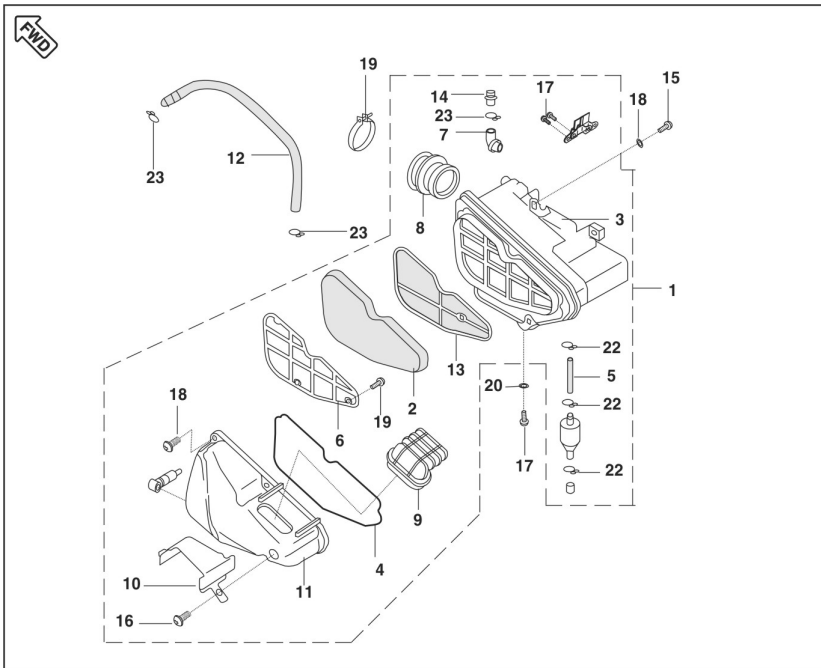

Model Code: "001MC619" Model Name: "Bajaj Avenger"

Plate Code: "19" Plate Description: "AIR CLEANER"

Fig No	Item Code	Description	Quantity	Serviceable	Chasis Number	With Effect From
1	DV121002	FILTER ASSEMBLY - AIR	1	Y		
2	DG121010	ELEMENT - AIR FILTER	1	Y		
3	DG121120	CASE - AIR FILTER	1	Y		
4	DG121012	GASKET	1	Y		
5	DG121028	TUBE	1	Y		
6	DG121014	PLATE - AIR FILTER ELEMENT HOLDER	1	Y		
7	DV121007	TUBE RUBBER	1	Y		
8	DG121016	DUCT - CARBURETTOR	1	Y		
9	DV121008	DUCT AIR INTAKE	1	Y		
10	DG121139	COVER - INTAKE DUCT	1	Y		
11	DV121004	COVER AIR FILTER ELEMENT	1	Y		
12	DV121005	TUBE - BREATHER	1	Y		
13	DG121023	ARRESTER - FLAME	1	Y		
14	DV121006	FITTING	1	Y		
15	DG161166	SCREW	3	Y		
16	39204401	SCREW - M6	5	Y		
17	39204601	SCREW	5	Y		
18	DG121029	COLLAR	3	Y		
19	DG121138	CLAMP	1	Y		
20	DG121031	CLAMP	1	Y		
21	DG121032	CLAMP	1	Y		
22	DG121025	CLAMP	3	Y		
23	DG121026	CLAMP	3	Y		