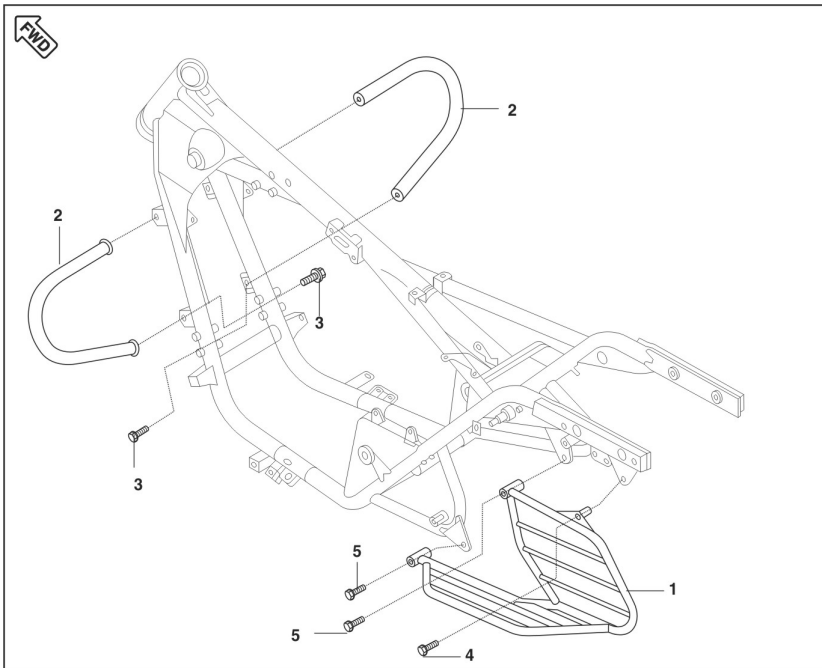

Model Code: "001MC619" Model Name: "Bajaj Avenger"

Plate Code: "42" Plate Description: "GUARDS"

Fig No	Item Code	Description	Quantity	Serviceable	Chasis Number	With Effect From
1	DG221033	GUARD - SARI	1	Y		
2	DG221034	GUARD - FRONT BUMPER	2	Y		
3	39194004	BOLT - FLANGED :- M8	4	Y		
4	39181404	BOLT - FLANGED	1	Y		
5	39194104	BOLT - FLANGED :- M8	2	Y